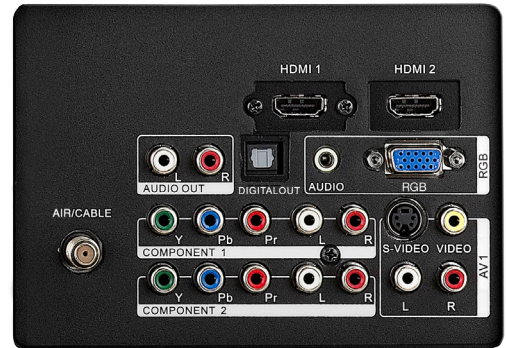

Rear Jack

Side Jack