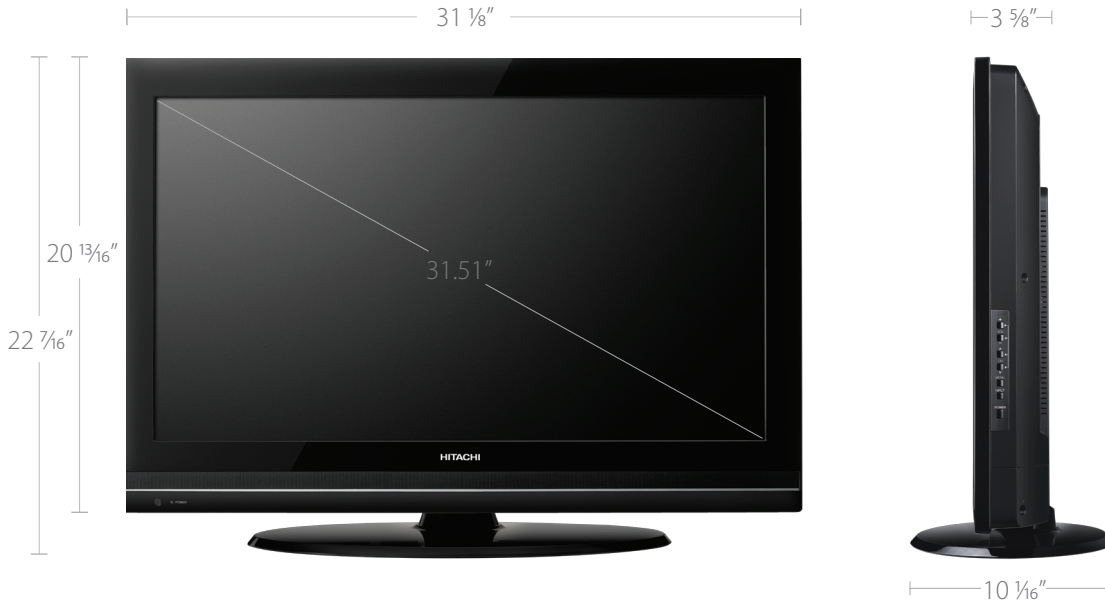

32" Class Alpha Series LCD Flat Panel HDTV

HITACHI
Inspire the Next

Model: L32A403

Design

- High Gloss Piano Black
- Elliptical Swivel Stand

Picture Performance

- 32" Class (31.51" diagonal)
- 720p Perfected (1366 x 768)
- Super-Clear Anti-Glare Screen
- New High Efficiency Liquid Crystal Display
- High Dynamic Contrast Ratio
- High Brightness
- Clear Motion Fast Response Time
- Long Life CCFL Backlight
- UltraWide Viewing Angle
- PicturePerfect Video Processor
- Picture Memory by Input
- Automatic Film Processing
- Dynamic Contrast
- Game Mode
- 3D Y/C Comb Filter
- Adjustable Backlight
- 3 Color Temperatures

Audio Performance Features

- SRS TruSurround HD™
- MTS/SAP
- 20W Stereo Sound

Inputs/Outputs

- (4) HDMI™ (V.1.3 with x.v.Color™ CEC) (2 Back, 2 Side)
- (2) Wideband Component Inputs
- (2) Composite Video Inputs
- (1) S-Video
- (1) PC Input: (RGB D-sub 15)
- (1) PC Audio Input
- (1) RF Antenna Input
- (1) Digital Audio Output: (Optical)
- (1) Audio Output L/R
- (1) USB Input for Software Upgrade
- (1) Headphone (side)

Specifications

- Resolution: 720p (1366 x 768)
- Monitor Weight Without Stand: 22.5 lbs.
- Weight With Stand: 26.5 lbs.
- VESA® Compliant Mounting Points: 200x200mm, M6 (8~10 mm)
- ENERGY STAR® Qualified

Ordering Information

- L32A403 UPC #: 050585-12752 4
- Boxed Shipping Dimensions: W: 34.41" H: 26.97" D: 7.40"
- Shipping Weight: ~33 lbs.

Warranty

- 1-Year Parts and Labor Warranty
- Carry-in Service

- ¹Screen size is measured diagonally.
- ²Not actual size of remote control.