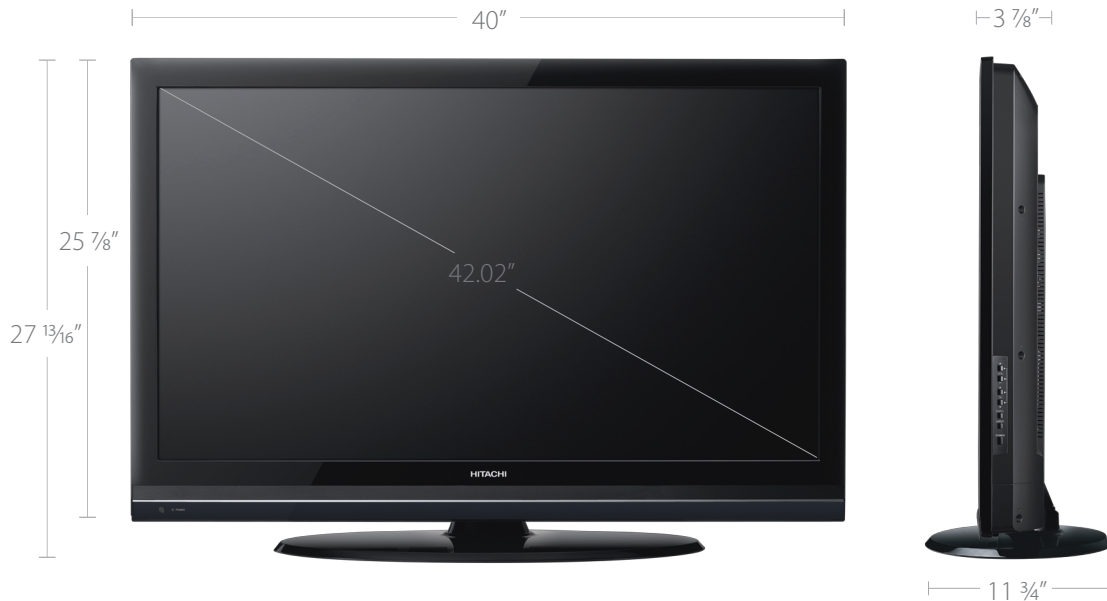

42" Class Alpha Series LCD Flat Panel HDTV

HITACHI
Inspire the Next

Model: L42A403

Design

- High Gloss Piano Black
- Elliptical Swivel Stand

Picture Performance

- 42" Class (42.02" diagonal)
- 1080p Perfected (1920x1080)
- Super-Clear Anti-Glare Screen
- New High Efficiency Liquid Crystal Display
- High Dynamic Contrast Ratio
- High Brightness
- Clear Motion Fast Response Time
- Long Life CCFL Backlight
- UltraWide Viewing Angle
- PicturePerfect Video Processor
- Picture Memory by Input
- Automatic Film Processing
- Dynamic Contrast
- 3D Y/C Comb Filter
- 3 Color Temperatures

Convenience Features

- PC Input: (RGB)
- English / Spanish / French
- ATSC / NTSC / QAM tuner
- 4 Aspect Modes
- Custom Input Labels
- V-Chip Parental Control: (V 2.0)
- Advanced Closed Caption
- Sleep Timer: (5-240 Minutes)

Audio Performance Features

- SRS TruSurround HD™
- MTS/SAP
- 24W Stereo Sound

Inputs/Outputs

- (4) HDMI™ (V.1.3 with x.v.Color™ CEC) (2 Back, 2 Side)
- (2) Wideband Component Inputs
- (2) Composite Video Inputs
- (2) S-Video Inputs
- (1) PC Input: (RGB D-sub 15)
- (1) PC Audio Input
- (1) RF Antenna Input
- (1) Digital Audio Output: (Optical)
- (1) Audio Output L/R
- (1) USB Input for Software Upgrade
- (1) Headphone (side)

Specifications

- Resolution: 1080p (1920 x 1080)
- Monitor Weight Without Stand: 40.6 lbs.
- Weight With Stand: 45.6 lbs.
- VESA® Compliant Mounting Points
- ENERGY STAR® Qualified

Ordering Information

- L42A403 UPC #: 050585-12754 8
- Boxed Shipping Dimensions: W: 44.49" H: 31.81" D: 8.66"
- Shipping Weight: ~53.5 lbs.