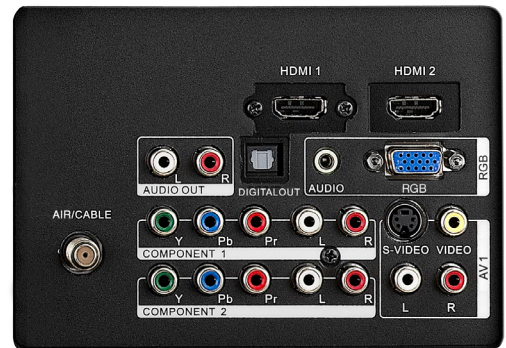

Rear Jack

Side Jack