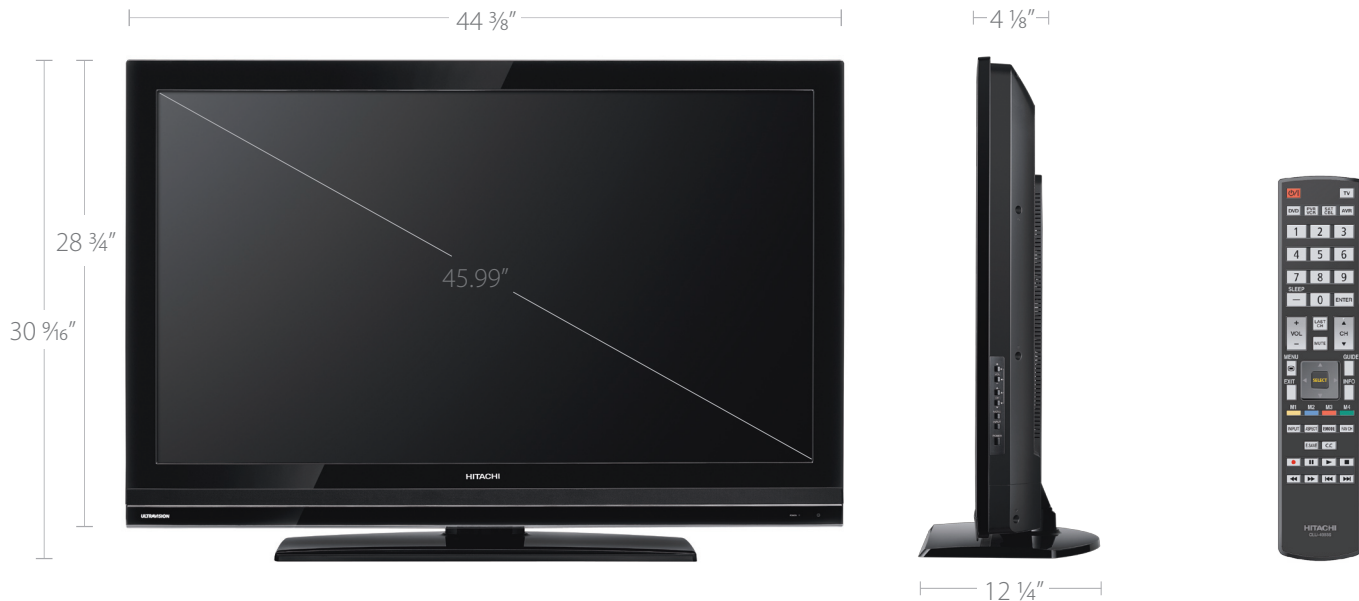

46" Class UltraVision® LCD Flat Panel HDTV

HITACHI
Inspire the Next

Model: L46S603

Design

- High Gloss Black
- Elliptical Swivel Stand
- UltraVision® Accent Light

Picture Performance

- 46" Class (45.99" diagonal)
- 120Hz 1080p Perfected (1920x1080)
- Reel120™ Motion Correction
- Super-Clear Anti-Glare Screen
- New High Efficiency Liquid Crystal Display
- High Dynamic Contrast Ratio
- High Brightness
- Clear Motion Fast Response Time
- Long Life CCFL Backlight
- UltraWide Viewing Angle
- PicturePerfect Video Processor
- Automatic Film Processing
- Dynamic Contrast: (On, Normal)
- Blue Only Mode
- 3D Y/C Comb Filter
- Adjustable Color Temperature
- Game Mode
- Adjustable Gamma
- MPEG Noise Reduction

Convenience Features

- PRO Mode Memories (2)
- Day & Night Picture Memories w/ Timer
- Intelligent Light Sensor
- Universal Remote Control
- PC Input: (RGB)
- English / Spanish / French
- ATSC / NTSC / QAM tuner
- 7 Aspect Modes and Auto Zoom
- Custom Input Labels
- V-Chip Parental Control: (V 2.0)
- Sleep Timer: (5-240 Minutes)

Audio Performance Features

- SRS TruSurround HD™
- MTS/SAP
- 24W Stereo Sound

Inputs/Outputs

- (5) HDMI™ (V.1.3 with x.v.Color™ Deep Color, 1080p 24/60) (3 Back, 2 Side)
- (2) Wideband Component Inputs
- (2) Composite Video Inputs
- (2) S-Video Input
- (1) PC Input: (RGB D-sub 15)
- (1) PC Audio Input
- (1) RF Antenna Input
- (1) Digital Audio Output: (Optical)
- (1) USB Input for Software Upgrade

Specifications

- Resolution: 1080p (1920 x 1080)
- Monitor Weight Without Stand: 46.6 lbs.
- Weight With Stand: 56.2 lbs.
- VESA® Compliant Mounting Points
- ENERGY STAR® Qualified

Ordering Information

- L46S603 UPC #: 050585 12762 3
- Boxed Shipping Dimensions: W: 49.84" H: 36.65" D: 11.02"
- Shipping Weight: ~69.5 lbs.