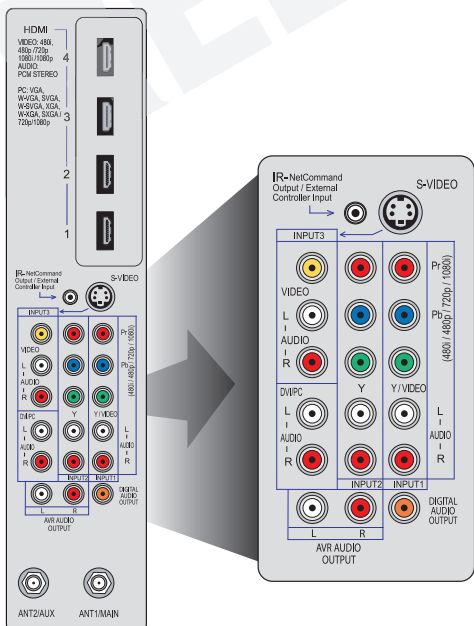

Backpanel

Optical System	
Display Type	1080p LCD
Full Spectrum Color™	Yes
Pixel Resolution (horizontal x vertical*)	1920 x 1080
Frame Refresh Rate	120Hz
Video Performance	
Video Format Conversion	Plush1080p®
x.v.Color™	Yes
Deep Color (36-Bit)	Yes
PerfectColor™	Yes
Video Noise Reduction	Color 4D
Picture Format Modes (4:3 sources)	6
Picture Format Modes (16:9 sources)	3
Smooth120Hz™ Film Motion	Yes
User Controls	
Easy Connect™	Yes
NetCommand®	Yes
ChannelView™	Yes
AV Adjustment (memorized by input)	Yes
Color Temperature Control (by input)	High/Low
Video Modes: Brilliant/Bright/Natural/Game	Yes
Full Screen Image Freeze	Yes
Swivel Base	Yes
Audio	
Internal Loudspeakers	Stereo Full Range
Speaker Size	5 1/2" x 2 1/4"
Output Power (watts/ch.)	10W x 2
Level Sound (dynamics limiter)	Yes
Digital Output (PCM) for All Analog Sources	Yes
Tuning	
Combined Tuner (Analog/Digital/Cable) In The Clear	1
Antenna (RF) Inputs	2
Side Inputs	
Side Component/Composite Combined Video Input	1
Side USB Photo Input	1
Rear Inputs	
A/V Inputs with S-Video	2
Component Video Inputs (1 Component/Composite combined)	2
HDMI™ 1.3a Inputs	4
480i, 480p, 720p, 1080i (60Hz)	Yes
1080p (24Hz, 30Hz, 60Hz)	Yes
HDMI™ Digital PC Compatibility	
640 x 480, 898 x 480, 800 x 600, 1064 x 600, 1024 x 768, 1280 x 720, 1365 x 768, 1280 x 1024 @ 60Hz	Yes
1920 x 1080 @ 24Hz, 30Hz, 60Hz	Yes
Outputs	
Stereo Audio Output	1 (fixed)
Digital Audio Output (Dolby® Digital / PCM)	1 (coaxial)
NetCommand® IR Emitters	1
Remote Control	
Remote Control	Partially Illuminated
5 Device Multibrand Illuminated Remote	Yes
Customization Features	
Wired IR Input	1
Direct IR Input Selection	Yes
Direct IR Format Selection	Yes
Independent IR Power ON / OFF	Yes

*TV and some PC displays have standard overscan. Features, specifications and dimensions are subject to change without notice. Physical appearance of television and matching base may vary slightly from images shown on this document. PGA TOUR and the swinging golfer logo are registered trademarks. Dolby and Dolby Digital are registered trademarks of Dolby Laboratories. HDMI, the HDMI logo and High-Definition Multimedia Interface are trademarks or registered trademarks of HDMI Licensing, LLC. "x.v.Color" and "x.v.Color" logo are trademarks of Sony Corporation. Simplay HD and the Simplay HD logo are trademarks of Silicon Image, Inc. GalleryPlayer and the GalleryPlayer logo are either registered trademarks or trademarks of GalleryPlayer, Inc., in the United States and/or other countries.