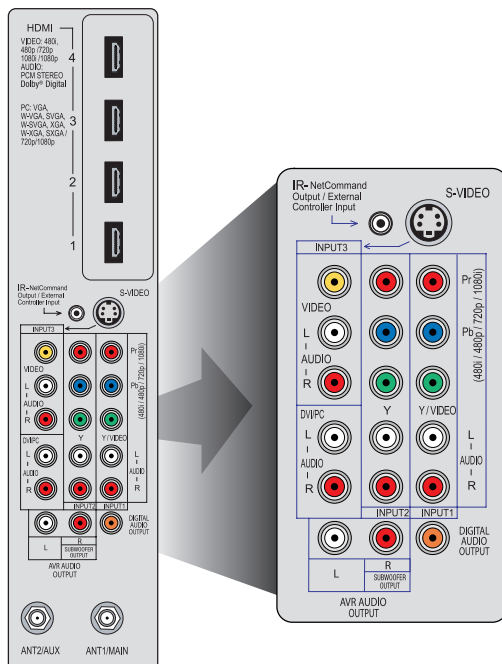

Backpanel

Optical System	
Display Type	1080p LCD
Full Spectrum Color™	Yes
Pixel Resolution (horizontal x vertical*)	1920 x 1080
Frame Refresh Rate	120Hz
Video Performance	
Video Format Conversion	Plush1080p®
HDMI 1.3a Deep Color (36-Bit) and x.v.Color™	Yes
PerfectColor™	Yes
Video Noise Reduction	Color 4D
Picture Format Modes (4:3 sources)	6
Picture Format Modes (16:9 sources)	3
Smooth120Hz™ Film Motion	Yes
User Controls	
TV Guide Daily®	Yes
Easy Connect™	Yes
NetCommand®	Yes
ChannelView™	Yes
AV Adjustment (memorized by input)	Yes
Color Temperature Control (by input)	High/Low
Video Modes: Brilliant/Bright/Natural/Game	Yes
Full Screen Image Freeze	Yes
Audio	
16-Speaker System	Discrete 5.1 Channels
Surround Sound Processor	Dolby Digital™, Dolby Pro Logic™
Output Power (watts/ch.)	2W x 16
Level Sound (dynamics limiter)	Yes
Digital Output (PCM) for All Analog Sources	Yes
Tuning	
Combined Tuner (Analog/Digital/Cable) In The Clear	1
CableCARD™ Slot	Yes
Antenna (RF) Inputs	2
Side Inputs	
Side Component/Composite Combined Video Input	1
Side USB Photo Input	1
Rear Inputs	
A/V Inputs with S-Video	2
Component Video Inputs (1 Component/Composite combined)	2
HDMI™ Inputs	4
480i, 480p, 720p, 1080i (60Hz)	Yes
1080p (24Hz, 30Hz, 60Hz)	Yes
HDMI™ Digital PC Compatibility	
640 x 480, 898 x 480, 800 x 600, 1064 x 600, 1024 x 768, 1280 x 720, 1365 x 768, 1280 x 1024 @ 60Hz	Yes
1920 x 1080 @ 24Hz, 30Hz, 60Hz	Yes
Outputs	
Stereo Audio Output	1 (fixed)
Variable Subwoofer Preout	1
Digital Audio Output (Dolby® Digital / PCM)	1 (coaxial)
NetCommand® IR Emitter	1
Remote Control	
Remote Control	Partially Illuminated
5 Device Multibrand Illuminated Remote	Yes
Customization Features	
Wired IR Input	1
Direct IR Input Selection	Yes
Direct IR Format Selection	Yes
Independent IR Power ON / OFF	Yes

*TV and some PC displays have standard overscan. Features, specifications and dimensions are subject to change without notice. Physical appearance of television and matching base may vary slightly from images shown on this document. PGA TOUR and the swinging golfer logo are registered trademarks. Dolby is a registered trademark of Dolby Laboratories. Pro Logic is a registered trademark of Dolby Laboratories. HDMI, the HDMI logo and High-Definition Multimedia Interface are trademarks or registered trademarks of HDMI Licensing, LLC. "x.v.Color" and "x.v.Color" logo are trademarks of Sony Corporation. Simplay HD and the Simplay HD logo are trademarks of Silicon Image, Inc. In the United States, TV Guide and other related marks are registered marks of Gemstar-TV Guide International, Inc. and/or one of its affiliates. CableCARD is a trademark of Cable Television Laboratories, Inc.