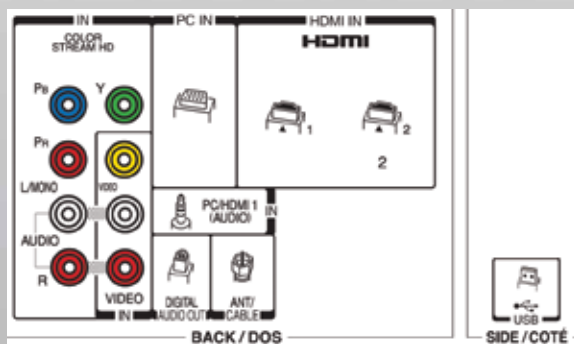

32DT1U

720p HD LCD TV

- 720p HD CineSpeed[®] Display
- DynaLight™ Dynamic Backlight Control for Deep Black Levels
- Photo Frame Capability and MP3 Playback via USB
- Gaming Mode for Fast Game Controller Response
- 2 HDMI[®] Digital Inputs
- PC Input (15 Pin, D-sub)
- ATSC/QAM Digital Tuner for Over-the-Air and Cable-in-the-Clear Digital Tuning

CABINET		CONVENIENCE	
Screen Size (measured diagonally)	31.5"	Built-in TV Tuning	NTSC/ATSC/QAM
		Auto Aspect Control	✓
		Photo Frame Capability	✓
		Input Labeling	✓
		Channel Browser™/Favorites	✓
		Channel Labeling	✓
		Sleep Timer	✓
		Remote Control	✓
PANEL		JACK PACK	
Resolution	720p	HDMI® Digital Inputs	2
DynaLight™ Dynamic Backlight Control	✓	ColorStream® Component Video Input	✓
CineSpeed® LCD Panel	✓	Rear Audio/Video	✓
		USB Port	✓
		PC Input (15 Pin, D-sub)	✓
		Dolby® Digital Optical Out	✓
VIDEO CHASSIS		PRODUCT & PACKAGING	
Cinema Mode 24fp Capability ¹	3:2 Pull-Down	VESA® Mounting Pattern ²	200mm x 200mm
TheaterWide® Picture Sizes	Natural, TheaterWide 1/2/3, Full, 4:3 HD, Native and Dot by Dot	Unit Dimensions (WHD) in. (with stand)	31.56 x 22.72 x 9.65
Gaming Mode	✓	Unit Dimensions (WHD) in. (without stand)	31.56 x 20.77 x 3.52
Picture Preference Modes	Sports/Standard/Movie/PC/Preferences	Carton Dimensions (WHD) in.	35.35 x 24.69 x 7.40
Static Gamma	✓	Unit Weight (with stand)	22.0 lbs
Digital Noise Reduction	✓	Unit Weight (without stand)	20.7 lbs
Channel/Input Lock	✓	Carton Weight	32.0 lbs
Color Temperature Control	✓	UPC Code	022265004142
AUDIO			
Speaker System	Invisible		
Mute/Half Mute	✓		