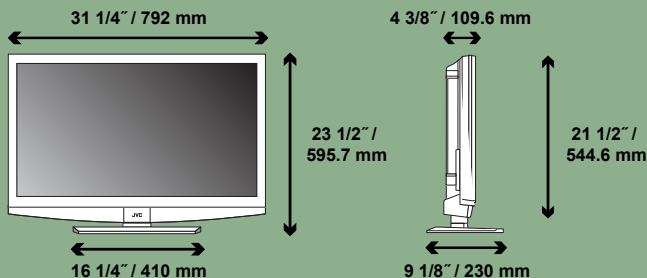

RM-C2055

PRODUCT DIMENSIONS

NOTES

- Specifications are subject to change without notice.
- Dolby and the double-D symbol are registered trademarks of Dolby Laboratories.
- HDMI is a trademark of HDMI Licensing L.L.C.
- All images on this sheet are simulated to show effect.
- Photo viewer is not guaranteed to work with all USB mass storage devices.
- This LCD accepts 480i, 480p, 720p, 1080i and 1080p (24p/30p/60i/60p) signals and displays at 1080p.
- This model is VESA compliant for easy wall mounting (200 x 200).