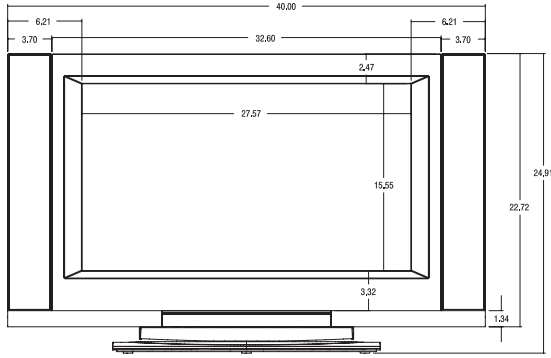

32LP1DC 32" LCD Widescreen 16:9 HDTV with HD-PPV Capability

DIMENSIONS

Front View