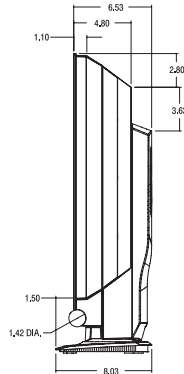

32LP1DC 32" LCD Widescreen 16:9 HDTV with HD-PPV Capability

DIMENSIONS

Side View