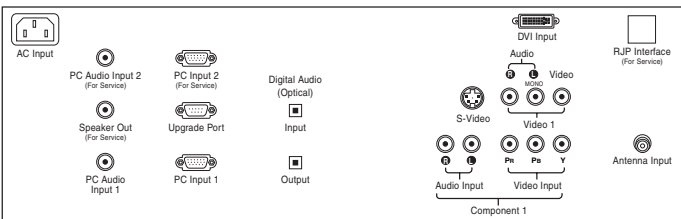

SIDE JACK PANEL

REAR JACK PANEL

FRONT JACK PANEL

www.LGcommercial.com

LG Electronics U.S.A., Inc. 2000 Millbrook Drive, Lincolnshire, IL 60069 Customer Service: 1-888-865-3026

Dimensions and weights are approximate. Design and specifications subject to change without notice. VESA™ is a registered trademark of Video Electronics Association. Dolby and the double-D symbol are registered trademarks of Dolby Laboratories. SRS and the SRS symbol are registered trademarks of SRS Labs, Inc. in the U.S. and selected foreign countries. TruSurround XT™ is a trademark of SRS Labs, Inc. All other corporate and brand names are trademarks of their respective owners. The "LG Life's Good", Super IPS, and XD are registered trademarks of LG Electronics U.S.A., Inc.

©2005 LG Electronics U.S.A., Inc. Printed in the USA. LG32LP1DC0705