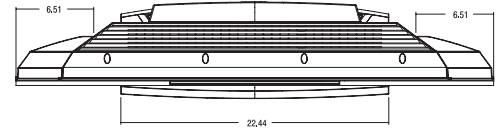

Top View

PANEL		REAR INPUTS		SPECIAL FEATURES	
Screen Size	32"	RF In	ATSC/NTSC	Picture-in-Picture	PIP/POP/Split
Aspect Ratio	16:9	High Resolution Component & R/L Audio In	Yes	TV Link Protocol	Yes
Native Resolution	1366 x 768p	Composite Video	Yes	Discrete IR Codes	Yes
Pixels (H x V x 3)	3,147,264	Audio Inputs	Yes	Commercial Installation Menu	Yes
Brightness	500 cd/m ²	PC Audio In (Phone Jack)	Yes	Advanced Zoom	Yes
Contrast Ratio	500:1	RGB In	Yes	Index	VFD/LED
Viewing Angle (H x V)	176° x 176°	DVI with HDCP	Yes	Calibration Mode	Yes
Color Depth	16.7 Million	S-Video	Yes	Last Source Power-on Recall	Yes
Lamp Life	60,000 Hours (typ.)	RS-232C	Yes	Auto Power Option	Yes
Response Time	8 ms	Speaker Out	Yes (for Remote Speaker)	Channel Edit/Label	Yes
Super IPS®	Yes	SPDIF In/Out (Optical)	Yes	Menu Languages	English/Spanish/French
				Audio Languages	English/Spanish/French
VIDEO		FRONT INPUTS		Sleep Timer, On/Off Timer	Yes
NTSC Tuner	Built-in	S-Video Input	Yes	Clock	Yes
ATSC/QAM Tuners	Built-in	Composite Video	Yes	Parental Control w/V-Chip	Yes
ATSC with HD-PPV	Yes	Audio Inputs	Yes	Closed Captioning When Mute	Yes
All Format Converter	Yes (1080i/720p/480p/480i - 768p)			Flashback, Captions	Yes
				Remote	Yes
Comb Filter	3D Digital	SIDE INPUTS			
Digital Progressive Scan	Yes	High Resolution Component & R/L Audio In	Yes	CABINET	
Color Temperature	Cool, Mid, Warm			Color	Noble Black
Enhanced Video	Yes	AUDIO		Dimensions With Stand (W x H x D)	40" x 24.9" x 8.03"
Advanced Ghost Canceler	Yes	Premium Speaker System	Yes	Without Stand (W x H x D)	40" x 22.7" x 6.53"
3:2 Pull Down	Yes	Auto Volume Leveler (EZ SoundRite™)	Yes	Packaging (W x H x D)	44.5" x 30.6" x 11.1"
Aspect Ratio Control	Yes	Audio Power	30W (15W x 2)	Weight With Stand	71 Lbs.
Picture Control	Yes	Dolby Digital™ Decoder	Yes	Weight Without Stand	61.7 Lbs.
XD Engine™	Yes	Mono/Stereo/SAP	Yes	Weight With Packaging	77.2 Lbs.
EZ Picture	Off, Daylight, Normal, Nighttime, Movie, Video Game, Sports	SRS TruSurround XT™	Yes	Stand with 180° Swivel	Included
		Echo Sound System	Yes	Speakers	Built-in
		Bass/Treble/Balance	Yes	VESA™ Standard Mount Interface	Yes (200 mm x 100 mm screw spacing)
		EZ Sound	Off, Normal, Stadium	Backlit LG Logo	Yes, White
				Stylish Front Control Panel Access Door	Yes
				POWER	
				Power Source	100 ~ 240V (50/60Hz) Direct AC Input