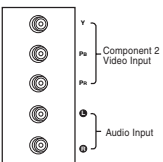

SIDE JACK PANEL