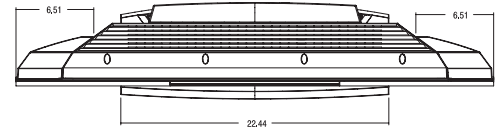

32LP2DC 32" LCD Widescreen 16:9 HDTV with HD-PPV Capability

DIMENSIONS

Front View

Side View

Top View

PANEL

Screen Size	32"
Aspect Ratio	16:9
Native Resolution	1366 x 768p
Pixels (H x V x 3)	3,147,264
Brightness	500 cd/m ²
Contrast Ratio	500:1
Viewing Angle (H x V)	176° x 176°
Color Depth	16.7 Million
Lamp Life	60,000 Hours (typ.)
Response Time	8 ms
Super IPS®	Yes