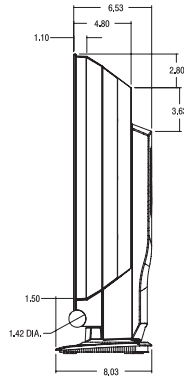

32LP2DC 32" LCD Widescreen 16:9 HDTV with HD-PPV Capability

DIMENSIONS

Front View

Side View

Top View

PANEL

Screen Size	32"
Aspect Ratio	16:9
Native Resolution	1366 x 768p
Pixels (H x V x 3)	3,147,264
Brightness	500 cd/m ²
Contrast Ratio	500:1
Viewing Angle (H x V)	176° x 176°
Color Depth	16.7 Million
Lamp Life	60,000 Hours (typ.)
Response Time	8 ms
Super IPS®	Yes

CABINET

Color	Black
Dimensions With Stand (W x H x D)	40" x 24.9" x 8.03"
Without Stand (W x H x D)	40" x 22.7" x 6.53"
Packaging (W x H x D)	44.5" x 30.6" x 11.1"
Weight With Stand	71 Lbs.
Weight Without Stand	61.7 Lbs.
Weight With Packaging	77.2 Lbs.
Stand with 180° Swivel	Included
Speakers	Built-in
VESA™ Standard Mount Interface	Yes (200 mm x 100 mm screw spacing)
Stylish Front Control Panel Access Door	Yes