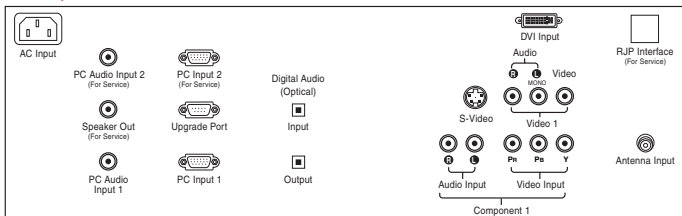

SIDE JACK PANEL

REAR JACK PANEL

FRONT JACK PANEL

www.LGcommercial.com

LG Electronics U.S.A., Inc. 2000 Millbrook Drive, Lincolnshire, IL 60069 Customer Service: 1-888-865-3026

Dimensions and weights are approximate. Design and specifications subject to change without notice. VESA™ is a registered trademark of Video Electronics Association. Dolby and the double-D symbol are registered trademarks of Dolby Laboratories. SRS and the SRS symbol are registered trademarks of SRS Labs, Inc. in the U.S. and selected foreign countries. TruSurround XT™ is a trademark of SRS Labs, Inc. All other corporate and brand names are trademarks of their respective owners. The "LG Life's Good", Super IPS, and XD are registered trademarks of LG Electronics U.S.A., Inc.