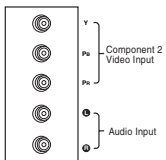

SIDE JACK PANEL