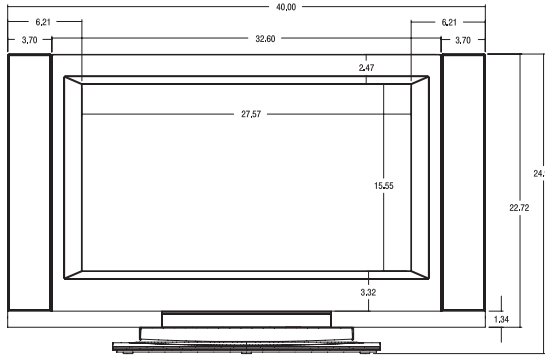

32LP2DC

32" LCD PREMIUM WIDESCREEN 16:9 HDTV WITH HD-PPV CAPABILITY

32" LCD HDTV 32LP2DC

*This model is designed specifically for the lodging industry and has an integrated rear interface box, which cannot be removed.

32LP2DC 32" LCD Widescreen 16:9 HDTV with HD-PPV Capability

DIMENSIONS

Front View

Side View

Top View

PANEL

Screen Size	32"
Aspect Ratio	16:9
Native Resolution	1366 x 768p
Pixels (H x V x 3)	3,147,264
Brightness	500 cd/m ²
Contrast Ratio	500:1
Viewing Angle (H x V)	176° x 176°
Color Depth	16.7 Million
Lamp Life	60,000 Hours (typ.)
Response Time	8 ms
Super IPS®	Yes

CABINET

Color	Black
Dimensions With Stand (W x H x D)	40" x 24.9" x 8.03"
Without Stand (W x H x D)	40" x 22.7" x 6.53"
Packaging (W x H x D)	44.5" x 30.6" x 11.1"
Weight With Stand	71 Lbs.
Weight Without Stand	61.7 Lbs.
Weight With Packaging	77.2 Lbs.
Stand with 180° Swivel	Included
Speakers	Built-in
VESA™ Standard Mount Interface	Yes (200 mm x 100 mm screw spacing)
Stylish Front Control Panel Access Door	Yes