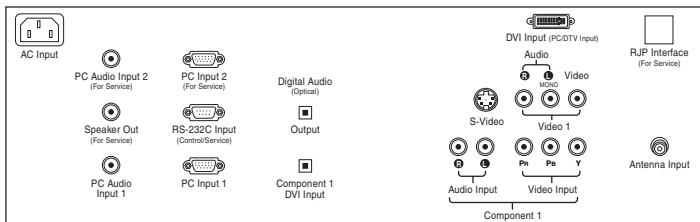

REAR JACK PANEL