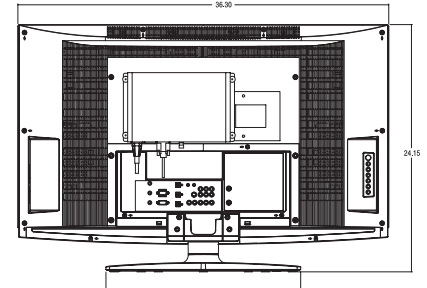

## DIMENSIONS

Side View Shown With Decorative Cover Installed

Side View Shown Without Decorative Cover

Top View

Back View Shown Without Decorative Cover

## PANEL

Screen Size	32"
Aspect Ratio	16:9
Native Resolution	1366 x 768p
Pixels (H x V x 3)	3,147,264
Brightness	500 cd/m <sup>2</sup>
Contrast Ratio	500:1
Viewing Angle (H x V)	176° x 176°
Color Depth	16.7 Million
Lamp Life	60,000 Hours (typ.)
Response Time	8 ms
Super IPS®	Yes