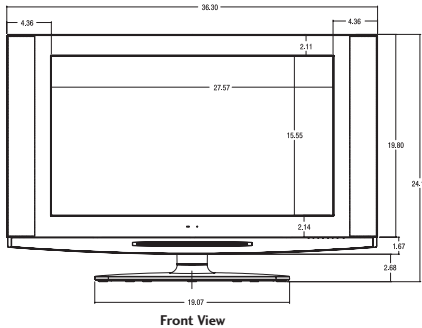

32LX3DC 32" LCD Widescreen 16:9 HDTV with HD-PPV Capability

DIMENSIONS