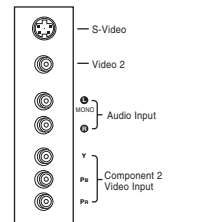

SIDE JACK PANEL