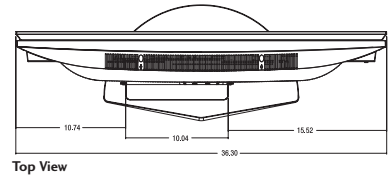

32LX4DCS

32" LCD WIDESCREEN 16:9 HDTV
WITH HD-PPV CAPABILITY

32" LCD HDTV
32LX4DCS

*This model is designed specifically for the lodging industry and has an integrated rear interface box, which cannot be removed.

DIMENSIONS

PANEL

Screen Size	32"
Aspect Ratio	16:9
Native Resolution	1366 x 768p
Pixels (H x V x 3)	3,147,264
Brightness	500 cd/m ²
Contrast Ratio	500:1
Viewing Angle (H x V)	176° x 176°
Color Depth	16.7 Million
Lamp Life	60,000 Hours (typ.)
Response Time	8 ms
Super IPS®	Yes

CABINET

Color	Silver
Dimensions With Stand (W x H x D)	36.3" x 24.19" x 11.32"
Without Stand (W x H x D)	36.3" x 21.47" x 6.55"
Packaging (W x H x D)	40.9" x 27.8" x 12.9"
Weight With Stand	55.1 Lbs.
Weight Without Stand	47.2 Lbs.
Weight With Packaging	61.7 Lbs.
Stand with 180° Swivel	Included
Speakers	Built-in
VESA™ Standard Mount Interface	Yes (200 mm x 100 mm screw spacing)