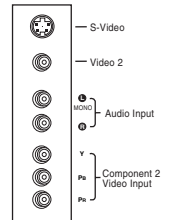

SIDE JACK PANEL