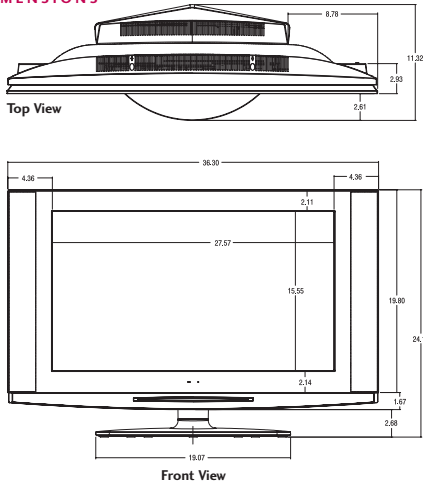

32LX4DCS

32" LCD WIDESCREEN 16:9 HDTV
WITH HD-PPV CAPABILITY

32" LCD HDTV
32LX4DCS

*This model is designed specifically for the lodging industry and has an integrated rear interface box, which cannot be removed.

DIMENSIONS

PANEL

Screen Size	32"
Aspect Ratio	16:9
Native Resolution	1366 x 768p
Pixels (H x V x 3)	3,147,264
Brightness	500 cd/m ²
Contrast Ratio	500:1
Viewing Angle (H x V)	176° x 176°
Color Depth	16.7 Million
Lamp Life	60,000 Hours (typ.)
Response Time	8 ms
Super IPS®	Yes

CABINET

Color	Silver
Dimensions With Stand (W x H x D)	36.3" x 24.19" x 11.32"
Without Stand (W x H x D)	36.3" x 21.47" x 6.55"
Packaging (W x H x D)	40.9" x 27.8" x 12.9"
Weight With Stand	55.1 Lbs.
Weight Without Stand	47.2 Lbs.
Weight With Packaging	61.7 Lbs.
Stand with 180° Swivel	Included
Speakers	Built-in
VESA™ Standard Mount Interface	Yes (200 mm x 100 mm screw spacing)