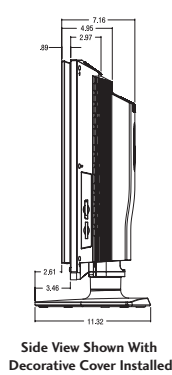

32LX4DCS

32" LCD WIDESCREEN 16:9 HDTV
WITH HD-PPV CAPABILITY

32" LCD HDTV
32LX4DCS

*This model is designed specifically for the lodging industry and has an integrated rear interface box, which cannot be removed.

DIMENSIONS

PANEL

Screen Size	32"
Aspect Ratio	16:9
Native Resolution	1366 x 768p
Pixels (H x V x 3)	3,147,264
Brightness	500 cd/m ²
Contrast Ratio	500:1
Viewing Angle (H x V)	176° x 176°
Color Depth	16.7 Million
Lamp Life	60,000 Hours (typ.)
Response Time	8 ms
Super IPS®	Yes

CABINET

Color	Silver
Dimensions With Stand (W x H x D)	36.3" x 24.19" x 11.32"
Without Stand (W x H x D)	36.3" x 21.47" x 6.55"
Packaging (W x H x D)	40.9" x 27.8" x 12.9"
Weight With Stand	55.1 Lbs.
Weight Without Stand	47.2 Lbs.
Weight With Packaging	61.7 Lbs.
Stand with 180° Swivel	Included
Speakers	Built-in
VESA™ Standard Mount Interface	Yes (200 mm x 100 mm screw spacing)