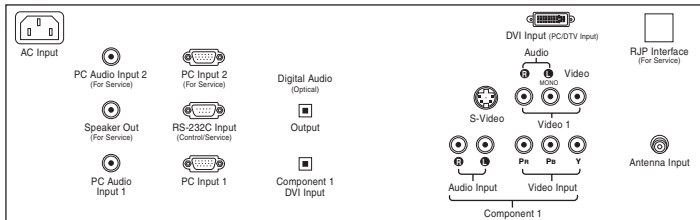

REAR JACK PANEL