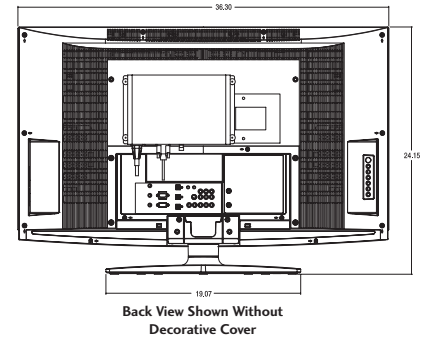

32LX4DCS

32" LCD WIDESCREEN 16:9 HDTV
WITH HD-PPV CAPABILITY

32" LCD HDTV
32LX4DCS

*This model is designed specifically for the lodging industry and has an integrated rear interface box, which cannot be removed.

DIMENSIONS

PANEL

Screen Size	32"
Aspect Ratio	16:9
Native Resolution	1366 x 768p
Pixels (H x V x 3)	3,147,264
Brightness	500 cd/m ²
Contrast Ratio	500:1
Viewing Angle (H x V)	176° x 176°
Color Depth	16.7 Million
Lamp Life	60,000 Hours (typ.)
Response Time	8 ms
Super IPS®	Yes

CABINET

Color	Silver
Dimensions With Stand (W x H x D)	36.3" x 24.19" x 11.32"
Without Stand (W x H x D)	36.3" x 21.47" x 6.55"
Packaging (W x H x D)	40.9" x 27.8" x 12.9"
Weight With Stand	55.1 Lbs.
Weight Without Stand	47.2 Lbs.
Weight With Packaging	61.7 Lbs.
Stand with 180° Swivel	Included
Speakers	Built-in
VESA™ Standard Mount Interface	Yes (200 mm x 100 mm screw spacing)