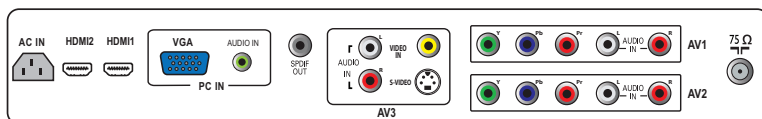

Multiple AV inputs

Multiple AV inputs accommodate a variety of format choices in connecting video and audio devices (480i/p, 720p, 1080i).

Dynamic Contrast

Special picture processing technology dynamically and seamlessly delivers vibrant images in bright scenes or reproduces a deep blacks and accurate rendering of darker colors and shades in dark scenes. You get the ultimate LCD picture: stable and clear images with enriched color performance and excellent contrast.

3D combfilter

A 3D combfilter is a device that performs field-by-field comparisons of the television image to accurately separate the color from the black-and-white information. It separates brightness and color signals better in the 3D domain to eliminate cross-color, cross-luminance and dot-crawl distortion - all of which detract from your viewing pleasure.