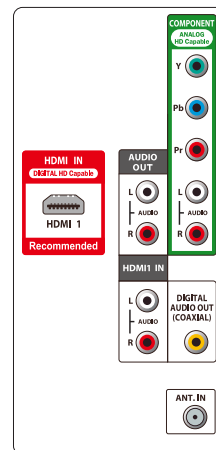

Rear Panel

Side Panel