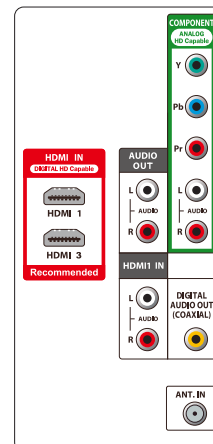

32MF339B

32" Class LCD HDTV with Digital Tuner

Product specifications

TV

- Screen Size: 32 inch class (31.5 inches measured diagonally)
- Clear Pix Engine Plus
- Resolution WXGA (1366 x 768)
- Adaptive 3D Y/C Comb Filter
- Picture Control
  - [Smart Picture : Personal / Sports / Standard / Movie / Game]
  - [Brightness] [Contrast] [Color] [Tint] [Sharpness]
  - [Color Temperature : Cool / Neutral / Warm]
- Sound Control
  - [Smart Sound : Personal / Sports / Standard / Movie / Game]
  - [5Band Equalizer] [Auto Volume Leveler] [Virtual Surround]

TUNER

- Built-in ATSC / NTSC Tuner (HD Quality Output)
- Child Lock: Channel Lock, Downloadable Rating (V-Chip2.0)

CONVENIENCE

- Closed Caption Decoder
- Trilingual On Screen Display (English / Spanish / French)
- Sleep Timer (up to 120 min.)
- Auto Shut Off
- VESA Mount
- Fun-Link via HDMI CEC Link (HDMI Cable not Included)
- Remote Control with Batteries
- Quick Guide

INPUT

1. **[REAR]**
2. RF Input: 1set
   - Component, Audio L+R : 1set
   - HDMI, Audio L+R : 1set
   - PC-IN, Audio Mini Plug : 1set
3. **[SIDE]**
4. Video/S-Video, Audio L+R : 1set
   - HDMI : 1set
   - Service Terminal (Firmware Update Only) : 1set

OUTPUT

- Digital Audio Output (Coaxial) : 1set
- Headphone Output (Headphone not included) : 1set
- Speaker Output Power : 10W+10W

WEIGHT & DIMENSIONS

- Dimensions [WxHxD] : 30.0 x 22.2 x 9.4 inch (760 x 563 x 238mm)
- Weight : 20.6 lbs (9.3 kg)
- Dimensions with Packing [WxHxD] : 35.9 x 24.1 x 8.2inch (910 x 610 x 208mm)
- Weight with Packing : 25.0 lbs (11.3 kg)
- Owner's Manual : English & Spanish & French
- UL Listed, FCC Certified

CONTAINER LOAD

- 20ft : (approx.) 198 units
- 40ft : 429 units
- 40ft-HC : 572 units

*Please confirm with Sales for exact number of quantities.

Rear Panel