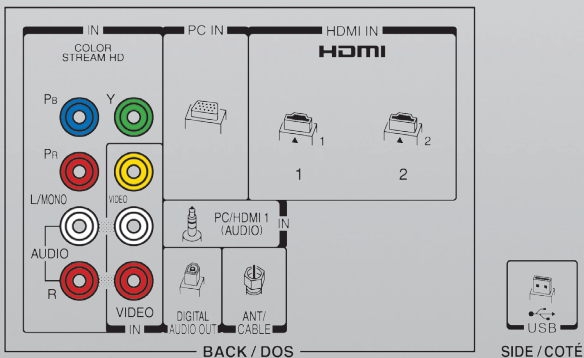

## JACK PACK

HDMI® Digital Inputs 2  
HDMI®-CEC<sup>3</sup> ✓  
ColorStream® Component Video Input ✓  
Rear Audio/Video/S-Video Inputs ✓  
USB Port ✓  
PC Input (15 Pin, D-sub) ✓  
Dolby® Digital Optical Out ✓

## PRODUCT & PACKAGING

VESA® Mounting Pattern<sup>4</sup> 200mm x 200mm  
Unit Dimensions (WHD) in. (with stand) 31.56 x 22.72 x 9.65  
Unit Dimensions (WHD) in. (without stand) 31.56 x 20.77 x 3.52  
Carton Dimensions (WHD) in. 35.35 x 24.69 x 7.40  
Unit Weight (with stand) 24.3 lbs  
Unit Weight (without stand) 23.0 lbs  
Carton Weight 32.0 lbs  
UPC Code 022265003343