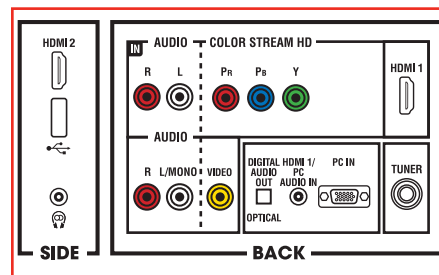

32CV100U

Specifications

TV

Screen Size	31.5" diagonal widescreen TFT LCD
ATSC/NTSC/QAM Digital Tuning	•
Pixel Resolution	1366 x 768
Aspect Ratio	16:9
Dynamic Backlight Control	•
Brightness	450 cd/m2
Contrast Ratio	3000:1
Comb Filter	•
Viewing Angles H/V	176°/176°
Response Time	8.5ms
Cinema Mode	•
8 Mode Picture Size Adjustment	•

AUDIO

Dolby® Digital/DTS® Compatible	•
Bottom Mount Stereo Speakers	•
Bass/Treble Balance	•

CONVENIENCE

Auto Channel Memory	•
Sleep (Off) Timer	•
Closed Caption	•
Gaming Mode	•
V-Chip	•
Tri-Lingual Select, Multi-Subtitle Select	•
OSD Language	English/French/Spanish
Channel Label/Video Label w/ direct input selection	•
Remote Control	Unified

DVD

Playable Disc Types¹	DVD/DVD-R/DVD-RW/ CD/CD-R/CD-RW/VCD
WMA Playback¹	•
MP3 Playback¹	•
Digital Picture Zoom	•
Fast Scan	•
Slow-Motion	•
Multi-Camera Angle Select	•

TERMINALS

Inputs

HDMI® Digital Inputs	2 (1 rear, 1 side)
ColorStream® HD Component Video Input	1
RCA-Video	1 rear
L-R Audio	1 rear
RF	1
PC Input	D-Sub 15
USB Port	1 Side

Outputs

Digital Audio Out	1 Optical (DVD only)
Headphone Jack	1

PRODUCT & PACKAGING

VESA® Mounting Pattern²	200 x 200 mm
Unit Dimensions with stand (WHD) in.	31.68 x 23.23 x 10.04
Unit Dimensions without stand	31.68 x 21.19 x 3.78
Carton Dimensions	40.63 x 23.9 x 7.56
Unit Weight	26.0 lbs
Carton Weight	33.7 lbs
UPC Code	022265003428

¹ Some DVD-R/DVD-RW and CD-R/CD-RW discs may be incompatible due to laser pick up and disc design. CD-R/CD-RW discs must be recorded using CD-DA method for CD audio playback. The DVD player in this TV may not support some MP3/WMA/JPEG recordings due to differences in recording formats, disc structure, or condition of the disc (use of CD-RW for MP3 files is not recommended). See owner's manual for more information.

² If you decide to wall mount your Toshiba television, always use a UL Listed wall bracket appropriate for the size and weight of the television.

<http://www.tacp.toshiba.com> Customer Solutions: 800.631.3811

© Toshiba America Consumer Products, L.L.C.

82 Totowa Road, Wayne, NJ 07470 (2009). All Rights Reserved (10/09.4)

ColorStream is a registered trademark of Toshiba America Consumer Products, L.L.C. Dolby and the double-D symbol are registered trademarks of Dolby Laboratories. DTS and the Symbol are registered trademarks & the DTS logos are trademarks of DTS, Inc. ENERGY STAR is a registered mark owned by the U.S. Government. HDMI, the HDMI logo and High-Definition Multimedia Interface are trademarks or registered trademarks of HDMI Licensing L.L.C. in the United States and other countries. VESA is a registered trademark of Video Electronics Standards Association.

Product design and specifications subject to change or modification without notice.