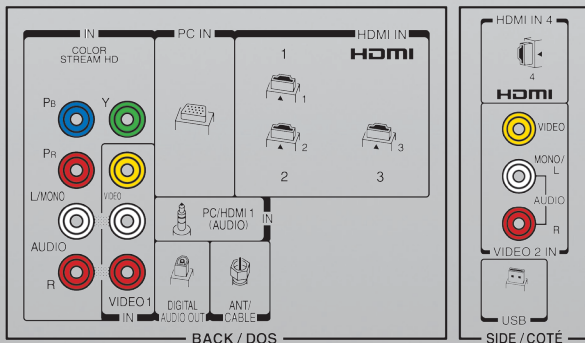

CABINET

Design
Logo Light On/Off
Screen Size (measured diagonally)

Horizon™ Design ✓
31.5"

PANEL

Resolution
DynaLight™ Dynamic Backlight Control
CineSpeed™ LCD Panel

1080p Full HD ✓
✓

VIDEO CHASSIS

Cinema Mode 24fp Capability¹
TheaterWide® Picture Sizes

3:2 Pull-Down
Natural, TheaterWide 1/2/3,
Full, 4:3 HD, Native and Dot by Dot ✓

Gaming Mode ✓
Picture Preference Modes Sports/Standard/Movie/PC/Preferences ✓
Color Temperature Control ✓
Static Gamma ✓
Digital Noise Reduction ✓
Channel/Input Lock ✓

AUDIO

Speaker System
Mute/Half Mute

Invisible ✓

CONVENIENCE

Built-in TV Tuning
Auto Aspect Control
Photo Frame Capability
Input Labeling
Channel Labeling
Channel Browser™/Favorites
Sleep Timer
Remote Control

NTSC/ATSC/QAM ✓
✓
✓
✓
✓
✓
✓

JACK PACK

HDMI® v1.3 Digital Inputs
InstaPort™ Fast HDMI® Switching
HDMI®-CEC²
ColorStream® Component Video Input
Rear Audio/Video Inputs
Side Audio/Video Inputs

4 (1 side) ✓
✓
✓
✓
✓

USB Port ✓
High Res PC Input (S-XGA, 15 Pin, D-sub) ✓

Dolby® Digital Optical Output ✓

PRODUCT & PACKAGING

VESA® Mounting Pattern³
Unit Dimensions (WHD) in. (with stand)
Unit Dimensions (WHD) in. (without stand)
Carton Dimensions (WHD) in.
Unit Weight (with stand)
Unit Weight (without stand)
Carton Weight
UPC Code

200mm x 200mm
31.56 x 22.72 x 9.65
31.56 x 20.77 x 3.52
35.35 x 24.69 x 7.40
24.3 lbs
23.0 lbs
32.0 lbs
022265003367

¹Requires content created in 24 frames/second.

²Compatibility with other HDMI®-CEC products will vary by manufacturer. Some products will not be compatible at all or may only allow for limited functions.

³If you decide to wall mount your Toshiba television, always use a UL Listed wall bracket appropriate for the size and weight of the television.

<http://www.tacp.toshiba.com> Customer Solutions: 800.631.3811

© Toshiba America Consumer Products, L.L.C.

82 Totowa Road, Wayne, NJ 07470 (2010). All Rights Reserved (02/10.01)

REGZA-LINK is a registered trademark of Toshiba Corporation. ColorStream and Theaterwide are registered trademarks of Toshiba America Consumer Products, L.L.C. Channel Browser, CineSpeed, DynaLight, Horizon, and Native Mode are trademarks of Toshiba America Consumer Products, L.L.C. Dolby and the double-D symbol are registered trademarks of Dolby Laboratories. HDMI, the HDMI Logo and High-Definition Multimedia Interface are trademarks or registered trademarks of HDMI Licensing LLC in the United States and other countries. InstaPort is a trademark of Silicon Image, Inc. VESA is a registered trademark of Video Electronics Standards Association. Product design and specifications subject to change or modification without notice.