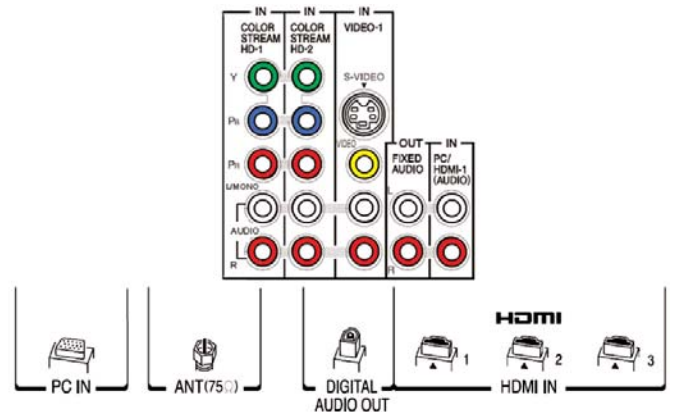

Audio

SoundStrip™ Speaker System	✓
SRS® WOW™	✓
Dolby® Digital (AC3)	✓
Dolby® Digital Dynamic Range Control	✓
StableSound®	✓
Total Wattage	20w

Convenience

4-Item Universal Remote *	✓
Channel Browser™ and Favorite Browser™	✓
Game Mode	✓
Channel Labeling	✓
Input Labeling	✓
Sleep Timer	✓
Auto No Signal Off Feature	✓

Connections

HDMI Inputs	3
HDMI (1080p)	✓
HDMI Lip Sync Support	✓
HDMI Input PC Support	VGA/480i/480p/720p/1080i/1080p
PC Input	15 Pin D-Sub
ColorStream® HD Component Inputs	2
Side AV Input	1
Rear S+AV Inputs	1
RF Inputs	1
Fixed Audio Out	1
Optical Audio Out	1
Service Port (SD Card Slot-Service Only)	1

Product & Packaging

Unit (w/o Stand) WHD (in.)	31.52 x 21.47 x 4.65
Unit (w/Stand) WHD (in.)	31.52 x 23.32 x 11.23
Carton WHD (in.)	34.67 x 24.94 x 10.99
Unit (w/o Stand) Weight (lbs)	34.18
Unit (w/Stand) Weight (lbs)	38.59
Carton Weight (lbs)	45.20
UPC	022265000663

* In some cases, the remote control may not operate additional devices or certain features of such devices, in which case, it is suggested that you use the original remote control for the applicable device.

<http://www.tacp.toshiba.com>

Customer Solutions: 800.631.3811

© Toshiba America Consumer Products, L.L.C.

82 Totowa Road, Wayne, NJ 07470 (2007).

All Rights Reserved (3/07.08)

ColorStream, StableSound and TheaterWide are registered trademarks of Toshiba America Consumer Products, L.L.C. Channel Browser, CineSpeed, DynaLight, Favorite Browser, Native Mode, PixelPure, REGZA, and SoundStrip are trademarks of Toshiba America Consumer Products, L.L.C. Dolby and the double-D symbol are registered trademarks of Dolby Laboratories. SRS and WOW are trademarks of SRS Labs, Inc. HDMI, the HDMI logo and High-Definition Multimedia Interface are trademarks or registered trademarks of HDMI Licensing LLC.

Product design and specifications subject to change or modification without notice.