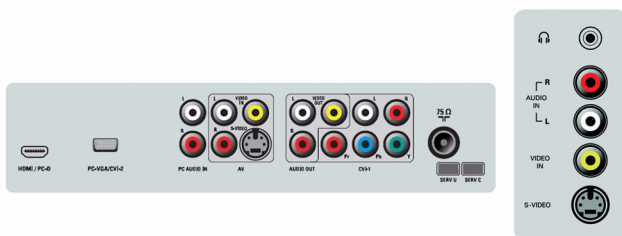

Tuner/Reception/Transmission

- **Tuner bands:** Hyperband, S-Channel, UHF, VHF
- **TV system:** NTSC, PAL N, PAL M
- **Video Playback:** NTSC, PAL, PAL B/G
- **Aerial Input:** 75 ohm coaxial (IEC75)
- **Tuner Display:** PLL
- **Number of Preset Channels:** 125

Connectivity

- **Number of AV connections:** 5
- **Other connections:** Antenna IEC75, Monitor out L/R (Cinch)
- **AV 1:** YPbPr (2Fh), Audio L/R in
- **AV 2:** CVBS, S-Video, Audio L/R in
- **AV 3:** VGA PC-in, YPbPr (2Fh), Audio L/R in

- **Front / Side connections:** CVBS in, Headphone out, S-Video in, Audio L/R in
- **AV 4:** HDMI

Power

- **Power consumption:** 120 W Normal Operation W
- **Standby power consumption:** 1 W <
- **Ambient temperature:** +5 -/+ 40 C
- **Mains power:** 100-250V, 50-60Hz

Dimensions

- **Product weight:** 18.9 kg
- **Product weight (lb):** 40
- **Weight incl. Packaging:** 22.6 kg
- **Dimensions (with base) (W x H x D):** 924 x 550 x 222 mm
- **Color cabinet:** Silver Frost & Black Deco Front
- **Set dimensions (W x H x D):** 924 x 511 x 118 mm
- **Box dimensions (W x H x D):** 1000 x 690 x 240 mm

Accessories

- **Included Accessories:** Power cord, Quick start guide, Registration card, Remote Control, User Manual, Table top stand, VGA to YPbPr-Cinch cable, Batteries for remote control

Loudspeakers

- **Built-in speakers:** 2

Date of issue 2006-03-16

Version: 4.0

12 NC: 8670 000 22691
EAN: 87 10895 91259 4

Specifications are subject to change without notice.
Trademarks are the property of Koninklijke Philips Electronics N.V. or their respective owners.
© 2006 Koninklijke Philips Electronics N.V.
All Rights reserved.
www.philips.com