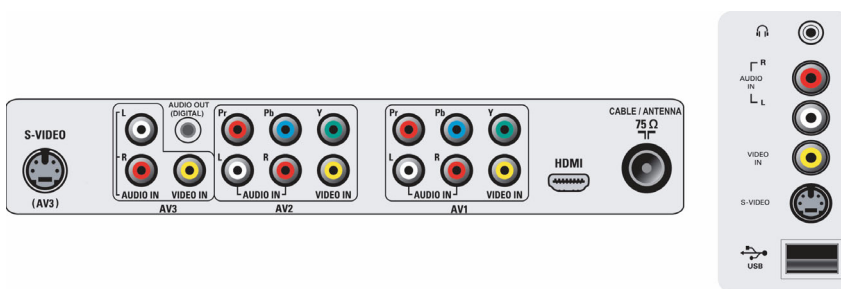

- **Child Protection:** Child Lock+Parental Control
- **VESA Mount:** 200x100 mm

Multimedia Applications

- **Digital Content Management:** Digital Media Reader
- **Multimedia connections:** USB memory class device
- **Playback Formats:** JPEG Still pictures, MP3, Slideshow files (.alb)

Tuner/Reception/Transmission

- **Tuner bands:** Hyperband, S-Channel, UHF, VHF
- **TV system:** ATSC, NTSC
- **Video Playback:** NTSC
- **Aerial Input:** 75 ohm F-type
- **Cable:** Unscrambled Digital Cable -QAM

Connectivity

- **AV 1:** Audio L/R in, CVBS in, YPbPr
- **AV 2:** Audio L/R in, CVBS, YPbPr
- **AV 3:** Audio L/R in, CVBS in, S-Video Y/C
- **Front / Side connections:** Audio L/R in, CVBS in, Headphone out, S-Video in, USB
- **Audio Output - Digital:** Coaxial (cinch)
- **Other connections:** HDMI

Power

- **Power consumption:** 140 W
- **Standby power consumption:** < 1 W
- **Mains power:** AC 110 - 120 V, 60 Hz
- **Ambient temperature:** 5°C to 40°C

Dimensions

- **Product weight (lb):** 41.6 (with stand), 39.2 (without stand)
- **Weight incl. Packaging (lb):** 48.4
- **Box dimensions in inch (W x H x D):** 39.4 x 27.2 x 9.4 inch
- **Set dimensions with stand in inch (W x H x D):** 36.4 x 21.8 x 8.7 inch
- **Set dimensions in inch (W x H x D):** 36.4 x 20 x 4.7 inch

Accessories

- **Included Accessories:** Table top stand, User Manual, Remote Control, Registration card, Quick start guide, Power cord

Date of issue 2006-05-04

Version: 8.0

12 NC: 8670 000 22895
UPC: 6 09585 11130 1

Specifications are subject to change without notice.
Trademarks are the property of Koninklijke Philips
Electronics N.V. or their respective owners.
© 2006 Koninklijke Philips Electronics N.V.
All Rights reserved.
www.philips.com