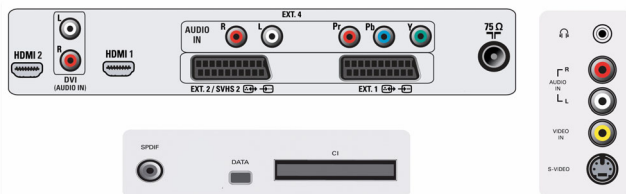

- **Tuner bands:** Hyper band, S channel, UHF, VHF
- **TV system:** PAL, SECAM
- **Video playback:** NTSC, PAL, SECAM
- **Aerial input:** 75 ohm coaxial (IEC75)
- **Tuner display:** PLL
- **Number of preset channels:** 100
- **DVB:** DVB Terrestrial

Connectivity

- **Ext 1 Scart:** Audio L/R, CVBS in/out, RGB
- **Ext 2 Scart:** CVBS in/out, S video in, Audio L/R, RGB out
- **Other connections:** Common Interface, S/PDIF out (coaxial), Antenna IEC75
- **Front / Side connections:** CVBS in, Headphone out, S-Video in, Audio L/R in
- **Ext 5:** HDMI
- **Ext 4:** YPbPr
- **Ext 6:** HDMI
- **Number of scarts:** 2

Power

- **Power consumption:** 125w W
- **Standby power consumption:** < 1 W
- **Ambient temperature:** +5 -/+ 40 C
- **Mains power:** 110 - 240V, 50/60Hz
- **Power supply:** AC 90-240

Dimensions

- **Product weight:** 18.9 kg
- **Weight incl. packaging:** 22 kg
- **Dimensions (with base) (H x D):** 550 x 222 mm
- **Colour cabinet:** Bi-colour Black and Silver Frost
- **Box dimensions (W x H x D):** 1000 x 690 x 240 mm
- **Set dimensions (W x H x D):** 924 x 507 x 119 mm
- **Dimensions (without base) (H x D):** 507 x 119 mm
- **VESA wall mount compatible:** 200,100 mm

Accessories

- **Included accessories:** Power cord, Quick start guide, Registration card, Remote control, User manual, Batteries for remote control, Table top stand, Warranty certificate
- **Optional accessories:** Floor stand

Loudspeakers

- **Built-in speakers:** 2

Stereo system					Transmission system					
2CS DK	NICAM DK	2CS BG	NICAM I	NICAM LL'	PAL BG	PAL DK	PAL I	SECAM BG	SECAM DK	SECAM LL'
•	•	•	•	•	•	•	•	•	•	•

Date of issue 2006-07-05

Version: 3.0

12 NC: 8670 000 23236
EAN: 87 10895 94517 2

Specifications are subject to change without notice.
Trademarks are the property of Koninklijke Philips Electronics N.V. or their respective owners.
© 2006 Koninklijke Philips Electronics N.V.
All Rights reserved.
www.philips.com