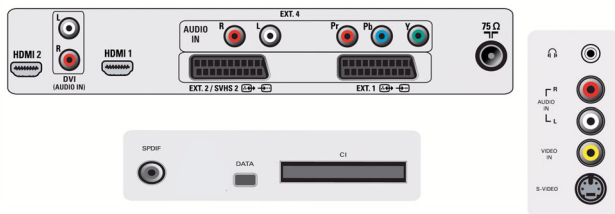

Connectivity

- **Ext 1 Scart:** Audio L/R, CVBS in/out, RGB
- **Ext 2 Scart:** Audio L/R, CVBS in/out, S video in, RGB out
- **Other connections:** Common Interface, S/PDIF out (coaxial), Antenna IEC75
- **Front / Side connections:** CVBS in, Headphone out, S-Video in, Audio L/R in
- **Ext 4:** YPbPr
- **Ext 5:** HDMI
- **Ext 6:** HDMI
- **Number of scarts:** 2

Power

- **Power consumption:** TBC W

- **Standby power consumption:** < 1 W
- **Ambient temperature:** +5 -/+ 40 C
- **Mains power:** AC 220 - 240 V +/- 10%
- **Power supply:** AC 90-240

Dimensions

- **Product weight:** 19.2 kg
- **Weight incl. packaging:** 22.5 kg
- **Dimensions (with base) (H x D):** 558 x 233 mm
- **Colour cabinet:** Silver Frost Bi-Colour with Tempered Glass Deco Front
- **Set dimensions (W x H x D):** 935 x 516.5 x 120 mm
- **Box dimensions (W x H x D):** 1012 x 698 x 240 mm
- **Dimensions (without base) (H x D):** 516.5 x 120 mm
- **VESA wall mount compatible:** 200,100 mm

Accessories

- **Included accessories:** Power cord, Quick start guide, Registration card, Remote control, User manual, Batteries for remote control, Table top stand, Warranty certificate
- **Optional accessories:** Floor stand

Loudspeakers

- **Built-in speakers:** 4
- **Loudspeaker types:** Dome tweeter

Stereo system					Transmission system					
2CS DK	NICAM DK	2CS BG	NICAM I	NICAM LL'	PAL BG	PAL DK	PAL I	SECAM BG	SECAM DK	SECAM LL'
•	•	•	•	•	•	•	•	•	•	•

Date of issue 2006-07-05

Version: 5.0

12 NC: 8670 000 23237
EAN: 87 10895 94520 2

Specifications are subject to change without notice.
Trademarks are the property of Koninklijke Philips Electronics N.V. or their respective owners.
© 2006 Koninklijke Philips Electronics N.V.
All Rights reserved.
www.philips.com