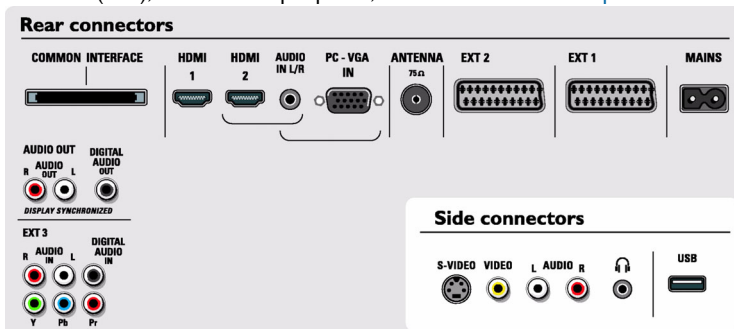

Multimedia Applications

- **Digital content management:** Digital Media Reader
- **Multimedia connections:** USB (streaming video capable)
- **Playback formats:** JPEG still pictures, MP3, Slideshow files (.ab), MPEG2, MPEG1

Tuner / Reception / Transmission

- **Tuner bands:** Hyper band, S channel, UHF, VHF
- **TV system:** PAL, DVB COFDM 2K/8K, SECAM
- **Video playback:** NTSC, PAL, SECAM
- **Aerial input:** 75 ohm coaxial (IEC75)
- **DVB:** DVB Terrestrial

Connectivity

- **Ext 1 Scart:** Audio L/R, CVBS in/out, RGB
- **Ext 2 Scart:** Audio L/R, CVBS in/out, RGB, Y/C
- **Ext 4:** HDMI
- **Ext 5:** HDMI
- **Other connections:** Analogue audio left / right out, S/PDIF in (coaxial), S/PDIF out (coaxial), Common Interface, PC in VGA & audio L/R in
- **Front / Side connections:** Audio L/R in, CVBS in, Headphone out, S-Video in, USB
- **Ext 3:** YPbPr

Power

- **Power consumption:** 163 W
- **Standby power consumption:** 0.8W
- **Mains power:** AC 220 - 240 V +/- 10%
- **Ambient temperature:** +5 -/+ 40 C

Dimensions

- **Product weight:** 18.7 kg
- **Colour cabinet:** High Gloss Black
- **Set dimensions (W x H x D):** 935 x 516 x 120 mm
- **Set dimensions with stand (H x D):** 558 x 233 mm
- **VESA wall mount compatible:** 200,100 mm
- **Box dimensions (W x H x D):** 1012 x 698 x 240 mm
- **Weight incl. packaging:** 22.5 kg

Accessories

- **Included accessories:** Table top stand, RF cable

Date of issue 2006-07-10

Version: 8.0

12 NC: 8670 000 23287
EAN: 87 10895 92052 0

Specifications are subject to change without notice.
Trademarks are the property of Koninklijke Philips Electronics N.V. or their respective owners.
© 2006 Koninklijke Philips Electronics N.V.
All Rights reserved.
www.philips.com