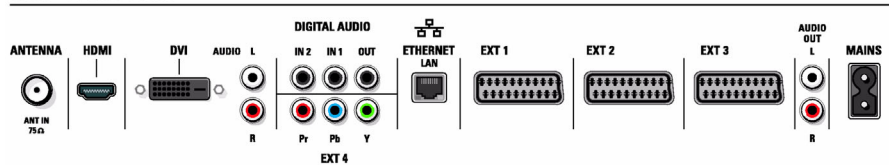

- **Multimedia connections:** USB
- **Playback formats:** JPEG still pictures, MP3, Slideshow files (.ab)

Tuner / Reception / Transmission

- **Tuner bands:** Hyper band, S channel, UHF, VHF
- **TV system:** PAL, SECAM
- **Video playback:** NTSC, PAL, SECAM
- **Aerial input:** 75 ohm coaxial (IEC75)

Connectivity

- **Ext 1 Scart:** Audio L/R, CVBS in/out, RGB
- **Ext 2 Scart:** Audio L/R, CVBS in/out, RGB, Y/C
- **Ext 3 Scart:** Audio L/R, CVBS in, CVBS in/out
- **Ext 4:** S/PDIF digital coaxial, YPbPr
- **Ext 5:** DVI-I with HDCP, YPbPr
- **Ext 6:** HDMI
- **Other connections:** Analogue audio left / right out, S/PDIF in (coaxial), S/PDIF out (coaxial)
- **Front / Side connections:** 2 x USB, Audio L/R in, CVBS in, Headphone out, Multi-slot memory card reader, S-Video in

Power

- **Power consumption:** 163 W
- **Standby power consumption:** 1
- **Mains power:** AC 220 - 240 V +/- 10%
- **Ambient temperature:** +5 -/+ 40 C

Dimensions

- **Product dimensions (WxDxH):** 1000 x 605 x 96mm
- **Product weight:** 20 kg
- **Carton dimensions (WxDxH):** 1061 x 850 x 265mm
- **Weight incl. packaging:** 37 kg
- **Colour cabinet:** Pearl white silver (11092)

Accessories

- **Included accessories:** DVI-I to VGA adapter, Motorised RC swivel stand, Wall mounting bracket
- **Optional accessories:** 5 in one connection cable, Floor stand

stereo system						transmission system					
2CS DK	NICAM DK	2CS BG	NICAM BG	NICAM I	NICAM LL'	PAL BG	PAL DK	PAL I	SECAM BG	SECAM DK	SECAM LL'

Rear connectors

Side connectors

Date of issue 2006-07-03

Version: 27.0

12 NC: 8670 000 21617
EAN: 87 10895 87905 7

Specifications are subject to change without notice.
Trademarks are the property of Koninklijke Philips Electronics N.V. or their respective owners.
© 2006 Koninklijke Philips Electronics N.V.
All Rights reserved.
www.philips.com