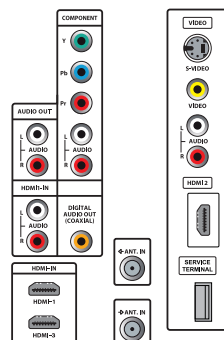

Wizard, Side Control

- Remote Control: TV
- Screen Format Adjustments: 4:3, Movie expand 16:9, Widescreen

Tuner/Reception/Transmission

- Aerial Input: 75 ohm F-type
- TV system: ATSC, NTSC
- Video Playback: NTSC
- Cable: Unscrambled Digital Cable -QAM
- Tuner bands: Hyperband, S-Channel, UHF, VHF

Connectivity

- AV 1: Audio L/R in, YPbPr
- HDMI 1: HDMI v1.3, Analog audio L/R in
- HDMI 2: HDMI v1.3
- Audio Output - Digital: Coaxial (cinch)
- Front / Side connections: HDMI v1.3, S-video in, CVBS in, Audio L/R in, USB
- EasyLink (HDMI-CEC): One touch play, Power status, System info (menu language), System audio control, System standby

Power

- Ambient temperature: 5 °C to 35 °C
- Mains power: 120V/60Hz
- Power consumption: 155 W
- Standby power consumption: < 0.5 W

Dimensions

- Set dimensions in inch (W x H x D): 30.8 x 20.3 x 3.8 inch
- VESA wall mount compatible: 200 x 200 mm
- Set dimensions with stand in inch (W x H x D): 30.8 x 22.5 x 8.7 inch
- Weight incl. Packaging (lb): 26.1
- Product weight (lb): 19.2
- Product weight (+stand) (lb): 20.8 lb
- Box dimensions in inch (W x H x D): 35.9 x 24.8 x 9.0 inch

Accessories

- Included Accessories: Table top stand, Power cord, Quick start guide, User Manual, Registration card, Remote Control, Batteries for remote control

Issue date 2009-04-05

Version: 1.1.3

12 NC: 8670 000 53649
UPC: 6 09585 17301 9