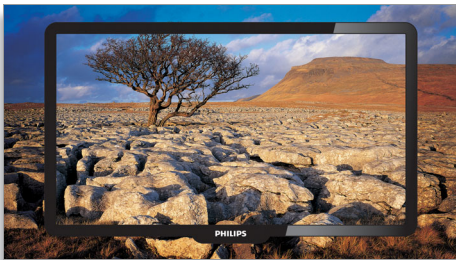

## Pixel Plus HD

Pixel Plus HD is a picture processing technology that enables viewers to watch content that is vivid, natural and real. The result are superbly life-like pictures with incredible details and depth from any HD source.