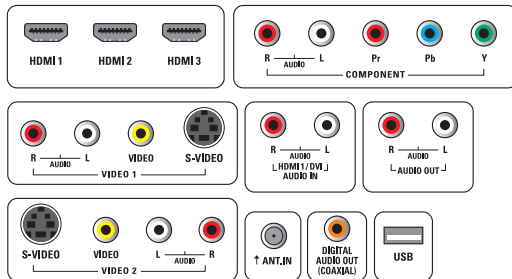

Multimedia Applications

- Multimedia connections: USB memory class device
- Playback Formats: JPEG Still pictures, MP3

Tuner/Reception/Transmission

- Aerial Input: 75 ohm F-type
- TV system: ATSC, NTSC
- Video Playback: NTSC
- Tuner bands: UHF, VHF

Connectivity

- AV 1: Audio L/R in, YPbPr
- AV 2: Audio L/R in, CVBS in, S-Video
- AV 3: Audio L/R in, CVBS in, S-Video in
- HDMI 1: Analog audio L/R in, HDMI
- HDMI 2: HDMI
- HDMI 3: HDMI
- Audio Output - Digital: Coaxial (cinch)
- Other connections: Analog audio Left/Right out
- USB: USB
- EasyLink (HDMI-CEC): One touch play, Power status, System info (menu language), System audio control, System standby

Power

- Mains power: 120V/60Hz
- Power consumption: 128 W
- Standby power consumption: < 0.15 W
- Ambient temperature: 5°C to 35°C (41°F to 95°F)

Dimensions

- Set dimensions in inch (W x H x D): 30.91 x 18.98 x 1.93 inch
- Set dimensions with stand in inch (W x H x D): 30.91 x 20.93 x 8.66 inch
- Product weight (lb): 19.18

- Product weight (+stand) (lb): 20.72 lb
- Box dimensions in inch (W x H x D): 35.83 x 24.76 x 8.98 inch
- Weight incl. Packaging (lb): 26.01
- VESA wall mount compatible: 200 x 200 mm

Accessories

- Included accessories: Table top stand, Power cord, Quick start guide, User Manual, Registration card, Remote Control, Batteries for remote control

Issue date 2010-07-19

Version: 1.1.1

12 NC: 8670 000 63325
UPC: 6 09585 19116 7

© 2010 Koninklijke Philips Electronics N.V.
All Rights reserved.

Specifications are subject to change without notice.
Trademarks are the property of Koninklijke Philips
Electronics N.V. or their respective owners.

www.philips.com