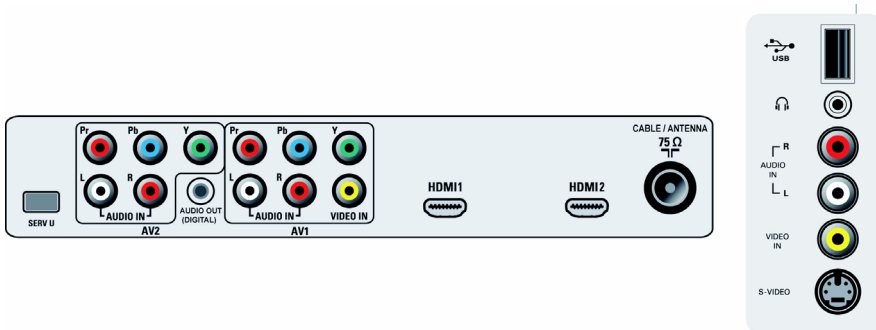

Virtual Dolby Surround

Virtual Dolby Surround is a processing technology for enhancing surround sound effects. It which create the sensation of Dolby Pro Logic without the necessity of additional rear speakers. You become totally immersed in your television experience.

USB Multimedia Connector

The USB connector allows access to multimedia jpg, mp3 and alb files of most USB-sticks and most digital cameras (USB 1.1 memory-class device). Plug the USB into the slot at the side of the TV and access your photos or music files. This makes you easily viewing and sharing your photos and music.

Plug & Play

Plug & Play gives you the ability to install or add a new component and have it work without having to perform any complex installation procedure or technical analysis.

Dual HDMI input

HDMI makes an uncompressed digital RGB connection from the source to the screen. By eliminating conversion to an analog signal, it delivers an unblemished image. The non-degraded signal reduces flicker and leads to a clearer picture. HDMI intelligently communicates the highest output resolution with the source device. The HDMI input is fully backward compatible with DVI sources but includes digital audio. HDMI uses HDCP copy protection. With 2 HDMI inputs you can connect multiple HD sources, for instance an HD settop box, and a Blu-ray player. Your TV is fully prepared for the HD future.

Date of issue 2007-06-06

Version: 3.0

12 NC: 8670 000 26098
UPC: 6 09585 12333 5

© 2007 Koninklijke Philips Electronics N.V.
All Rights reserved.

Specifications are subject to change without notice.
Trademarks are the property of Koninklijke Philips
Electronics N.V. or their respective owners.

www.philips.com