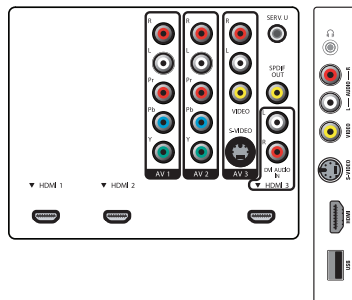

Connectivity

- **AV 1:** Audio L/R in, YPbPr
- **AV 2:** Audio L/R in, YPbPr
- **AV 3:** Audio L/R in, CVBS in, S-Video in
- **HDMI 1:** HDMI v1.3
- **HDMI 2:** HDMI v1.3
- **HDMI 3:** Analog audio L/R in, HDMI v1.3
- **HDMI-control (CEC features):** One touch play, Power status, System info (menu language), System standby
- **Front / Side connections:** Audio L/R in, CVBS in, Headphone out, S-video in, USB, HDMI
- **Audio Output - Digital:** Coaxial (cinch)

Power

- **Ambient temperature:** 5 °C to 40 °C
- **Mains power:** 90-240V, 50-60Hz
- **Power consumption:** 240 W
- **Standby power consumption:** < 1 W

Dimensions

- **Set dimensions in inch (W x H x D):** 32.3 x 20.4 x 3.6 inch
- **Set dimensions with stand in inch (W x H x D):** 32.3 x 22.8 x 8.7 inch
- **Weight incl. Packaging (lb):** 46.2
- **Product weight (lb):** 39.6 (with stand), 31.9 (without stand)
- **Box dimensions in inch (W x H x D):** 36.1 x 24.8 x 10 inch
- **VESA wall mount compatible:** 300 x 300 mm

Accessories

- **Included Accessories:** Tabletop swivel stand, Power cord, Quick start guide, User Manual, Registration card, Remote Control

Flat HDTV with Pixel Plus 3 HD
32" LCD integrated digital

32PFL5403D/27