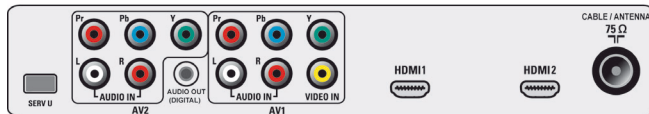

USB Multimedia Connector

The USB connector allows access to multimedia jpg, mp3 and alb files of most USB-sticks and most digital cameras (USB 1.1 memory-class device). Plug the USB into the slot at the side of the TV and access your photos or music files. This makes you easily viewing and sharing your photos and music.

Plug & Play

Plug & Play gives you the ability to install or add a new component and have it work without having to perform any complex installation procedure or technical analysis.

Dual HDMI input

HDMI makes an uncompressed digital RGB connection from the source to the screen. By eliminating conversion to an analog signal, it delivers an unblemished image. The non-degraded signal reduces flicker and leads to a clearer picture. HDMI intelligently communicates the highest output resolution with the source device. The HDMI input is fully backward compatible with DVI sources but includes digital audio. HDMI uses HDCP copy protection. With 2 HDMI inputs you can connect multiple HD sources, for instance an HD settop box, and a Blu-ray player. Your TV is fully prepared for the HD future.