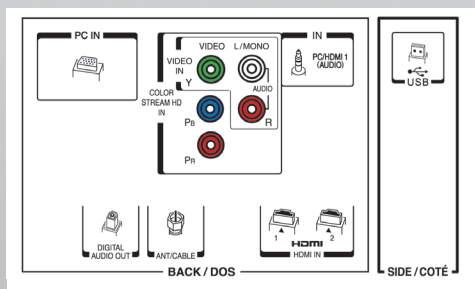

CABINET

Screen Size (measured diagonally) 31.5"

PANEL

Backlighting System LED
Resolution 720p HD
CineSpeed® LCD Panel ✓
DynaLight™ Dynamic Backlight Control ✓

VIDEO CHASSIS

Cinema Mode 24fps Capability¹ 3:2 Pull-Down
TheaterWide® Picture Sizes Natural, TheaterWide 1/2/3,
Full, 4:3 HD, Native and Dot by Dot
Gaming Mode ✓
Picture Preference Modes Sports/Standard/Movie/PC/Preference
Color Temperature Control ✓
Static Gamma ✓
Digital Noise Reduction ✓

AUDIO

Speaker System Invisible
Mute/Half Mute ✓

CONVENIENCE

Built-in TV Tuning NTSC/ATSC/QAM in the Clear
Auto Aspect Control ✓
Photo Frame Capability ✓
Channel Browser™/Favorites ✓
Sleep Timer ✓
Remote Control ✓
ENERGY STAR® Qualified ✓

JACK PACK

HDMI® Digital Inputs 2
HDMI®-CEC Control² ✓
ColorStream® Component Video Input ✓
Rear Audio/Video Inputs ✓
USB Port 1
PC Input (15-Pin D-Sub) ✓
Digital Audio Output (Optical) ✓

PRODUCT & PACKAGING

VESA® Mounting Pattern³ 200mm x 200mm
Unit Dimensions (WHD) in. (with stand) 30.53 x 20.18 x 7.87
Unit Dimensions (WHD) in. (without stand) 30.53 x 18.86 x 1.38
Carton Dimensions (WHD) in. 38.03 x 21.81 x 5.43
Unit Weight (with stand) lbs
Unit Weight (without stand) lbs
Carton Weight lbs
UPC Code 022265003947

LED TV is part of the Toshiba LCD TV line.

²Use of HDMI®-CEC feature requires an HDMI®-CEC compatible peripheral device. Depending on the specifications of your device, some or all HDMI®-CEC functions may not work even if your device is HDMI®-CEC compatible.

PRODUCT DESIGN AND SPECIFICATIONS SUBJECT TO CHANGE OR MODIFICATION WITHOUT NOTICE.

<http://www.tacp.toshiba.com> Customer Solutions: 800.631.3811 © Toshiba America Consumer Products, L.L.C. 82 Totowa Road, Wayne, NJ 07470 (2010). All Rights Reserved (05/10.01)