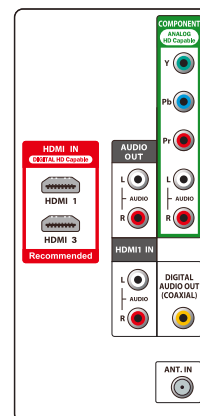

37MD359B

37" LCD HDTV with Built-in DVD player

Product specifications

TV

- Screen Size: 37 inch
- Clear Pix Engine Plus
- Resolution WXGA (1366 x 768)
- Adaptive 3D Y/C Comb Filter
- Picture Control
  - [Smart Picture : Personal / Sports / Standard / Movie / Game]
  - [Brightness] [Contrast] [Color] [Tint] [Sharpness]
  - [Color Temperature : Cool / Neutral / Warm]
- Sound Control
  - [Smart Sound : Personal / Sports / Standard / Movie / Game]
  - [5Band Equalizer] [Auto Volume Leveler]

DVD

- Playable Disc
  - DVD-VIDEO, CD-R/RW, DVD-R/RW, Screen Saver, Marker
- Title, Sub Title Display and Maker (10 Points)
- Multi Angle
- Program Play (CD: 99Title)
- Zoom
- Dolby Digital Stream Out
- Slow (FWD/REV: 3Steps)
- Search (FWD/REV: 5Steps)
- Virtual Surround

TUNER

- Built-in ATSC/NTSC Tuner (HD Quality Output)
- Child Lock: Channel Lock, Downloadable Rating (V-Chip 2.0)

CONVENIENCE

- Closed Caption Decoder
- Trilingual On Screen Display (English / Spanish / French)
- Sleep Timer (up to 120 min.)
- Auto Shut Off
- VESA Mount
- Fun-Link via HDMI CEC Link (HDMI Cable not Included)
- Detachable AC Cord
- Remote Control with Batteries
- Quick Guide

INPUT

1. **[REAR]**
2. RF Input: 1set
   - Component, Audio L+R : 1set
   - HDMI, Audio L+R : 1set
   - HDMI : 1set
3. **[SIDE]**
4. Video/S-Video, Audio L+R : 1set
   - HDMI : 1set
   - Service Terminal (Firmware Update Only) : 1set

OUTPUT

- Digital Audio Output(Coaxial) : 1set
- Analog Audio Output L+R : 1set
- Speaker Output Power : 10W+10W

WEIGHT & DIMENSIONS

- Dimensions [WxHxD] : 35.9 x 25.2 x 10.2inch (910 x 638 x 257mm)
- Weight : 30.9lbs (14.0kg)
- Dimensions with Packing [WxHxD] : 42.3 x 28.6 x 9.0inch (1074 x 724 x 228mm)
- Weight with Packing : 38.6lbs (17.5kg)
- Owner's Manual : English & Spanish & French
- UL Listed, FCC Certificated

CONTAINER LOAD