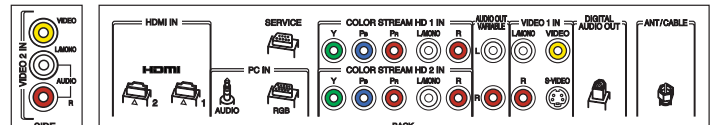

DynaLight™ Back-Light Control utilizes advanced image processing to monitor the brightness of each video frame, and adjust the backlight intensity accordingly. This precision creates seamless transitions with deep blacks for increased detail and depth analysis.

CineSpeed™ LCD panels have the 8ms or faster response speed necessary for cleaner high-action home theater images. A wide viewing angle ensures that you'll have the best seat in the house.

Cabinet	High-Gloss Black
Screen Size (measured diagonally)	37"

LCD PANEL:

Resolution	720P
Dynamic Backlight Control	DynaLight™

VIDEO:

Video Processor	10 Bit
Video Scan Rate	60 Hz
TheaterWide® Modes	•
Color Temperature Control	•

AUDIO:

Speaker System	SoundStrip™

CONVENIENCE:

Built-in TV Tuning	NTSC/ATSC/QAM
Auto Aspect Control	•
Sleep Timer	•

JACK PACK:

HDMI™ Digital Inputs	2
ColorStream® Component Video Inputs	2
Front A/V / Rear A/V / Rear S-Video	1 / 1 / 1
PC Input (15 Pin, D-sub)	1
Analog Audio Out	Fixed
Dolby® Digital Optical Out	•

REMOTE CONTROL:

Type	4 Item Universal*

PRODUCT & PACKAGING:

Unit Dimensions (WHD) in. (with stand)	36.4 x 26.2 x 12.3
Unit Dimensions (WHD) in. (without stand)	36.4 x 24.8 x 4.7
Carton Dimensions (WHD) in.	44.8 x 29.9 x 9.3
Unit Weight	45.1 lbs
Carton Weight	52.6 lbs
UPC Code	022265001172

*In some cases, the universal remote may not operate additional devices or certain features of such devices, in which case, it is suggested that you use the original remote control for the applicable device.

<http://www.tacp.toshiba.com> Customer Solutions: 800.631.3811

© Toshiba America Consumer Products, L.L.C.

82 Totowa Road, Wayne, NJ 07470 (2008). All Rights Reserved (1/08.06)

ColorStream and TheaterWide are registered trademarks of Toshiba America Consumer Products, L.L.C. CineSpeed, DynaLight, and SoundStrip are trademarks of Toshiba America Consumer Products, L.L.C. Dolby and the double-D symbol are registered trademarks of Dolby Laboratories. HDMI, the HDMI logo and High-Definition Multimedia Interface are trademarks or registered trademarks of HDMI Licensing LLC.

Product design and specifications subject to change or modification without notice.