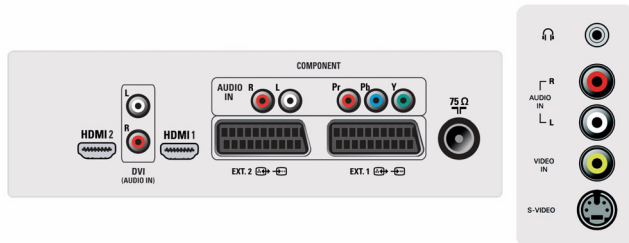

Tuner/Reception/Transmission

- **Tuner bands:** Hyperband, S-Channel, UHF, VHF
- **TV system:** PAL, SECAM
- **Video Playback:** NTSC, PAL, SECAM
- **Aerial Input:** 75 ohm coaxial (IEC75)
- **Tuner Display:** PLL
- **Number of Preset Channels:** 100

Connectivity

- **Ext 1 Scart:** Audio L/R, CVBS in/out, RGB
- **Ext 2 Scart:** Audio L/R, CVBS in/out, S-video in
- **Front / Side connections:** Audio L/R in, CVBS in, Headphone out, S-Video in
- **Number of Scarts:** 2
- **Other connections:** Antenna IEC75
- **Ext 4:** YPbPr
- **Ext 5:** HDMI
- **Ext 6:** HDMI

Power

- **Power consumption:** 72 W Normal Operation W
- **Standby power consumption:** < 2 W
- **Mains power:** AC 220 - 240 V +/- 10%
- **Ambient temperature:** 5 °C to 40 °C

Dimensions

- **Product weight:** 25.9 kg
- **Weight incl. Packaging:** 33 kg
- **Color cabinet:** Silver Frost Bi-Color with Tempered Glass Deco Front
- **VESA wall mount compatible:** 0 mm
- **Box dimensions (W x H x D):** 1191 x 830 x 330 mm
- **Dimensions (with base) (W x H x D):** 1114 x 683 x 306 mm
- **Dimensions (without base) (W x H x D):** 1114 x 618 x 103 mm

Accessories

- **Included Accessories:** Table top stand, Power cord, Quick start guide, Registration card, Remote Control, User Manual, Warranty certificate, Batteries for remote control
- **Optional accessories:** Floor stand

Stereo system					Transmission system					
2CS DK	NICAM DK	2CS BG	NICAM I	NICAM LL'	PAL BG	PAL DK	PAL I	SECAM BG	SECAM DK	SECAM LL'
•	•	•	•	•	•	•	•	•	•	•

Date of issue 2006-07-18

Version: 5.0

12 NC: 8670 000 23847
EAN: 87 10895 94056 6

Specifications are subject to change without notice.
Trademarks are the property of Koninklijke Philips Electronics N.V. or their respective owners.
© 2006 Koninklijke Philips Electronics N.V.
All Rights reserved.
www.philips.com