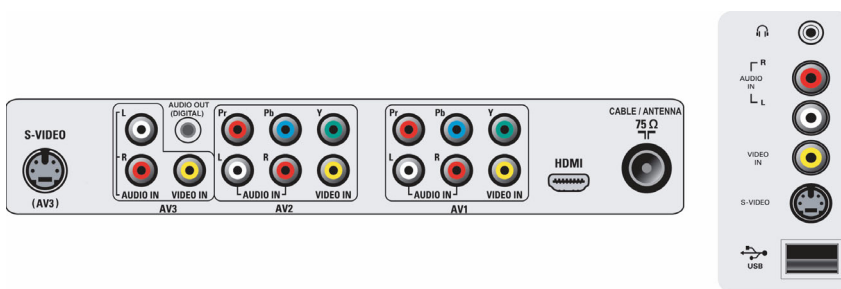

- **Child Protection:** Child Lock+Parental Control
- **VESA Mount:** 800x400 mm

Multimedia Applications

- **Digital Content Management:** Digital Media Reader
- **Multimedia connections:** USB memory class device
- **Playback Formats:** JPEG Still pictures, MP3, Slideshow files (.alb)

Tuner/Reception/Transmission

- **Tuner bands:** Hyperband, S-Channel, UHF, VHF
- **TV system:** ATSC, NTSC
- **Video Playback:** NTSC
- **Aerial Input:** 75 ohm F-type
- **Cable:** Unscrambled Digital Cable -QAM

Connectivity

- **AV 1:** Audio L/R in, CVBS in, YPbPr
- **AV 2:** Audio L/R in, CVBS, YPbPr
- **AV 3:** Audio L/R in, CVBS in, S-Video Y/C
- **Front / Side connections:** Audio L/R in, CVBS in, Headphone out, S-Video in, USB
- **Audio Output - Digital:** Coaxial (cinch)
- **Other connections:** HDMI

Power

- **Power consumption:** 190 W
- **Standby power consumption:** < 1 W
- **Mains power:** AC 110 - 120 V, 60 Hz
- **Ambient temperature:** 5°C to 40°C

Dimensions

- **Product weight (lb):** 57 (with stand), 52.8 (without stand)
- **Weight incl. Packaging (lb):** 72.6
- **Box dimensions in inch (W x H x D):** 46.9 x 32.7 x 13 inch
- **Set dimensions in inch (W x H x D):** 44 x 24.3 x 4.1 inch
- **Set dimensions with stand in inch (W x H x D):** 44 x 26 x 10 inch

Accessories

- **Included Accessories:** Table top stand, User Manual, Remote Control, Registration card, Quick start guide, Power cord

Date of issue 2006-05-04

Version: 9.0

12 NC: 8670 000 22903
UPC: 6 09585 11132 5

Specifications are subject to change without notice.
Trademarks are the property of Koninklijke Philips Electronics N.V. or their respective owners.
© 2006 Koninklijke Philips Electronics N.V.
All Rights reserved.
www.philips.com