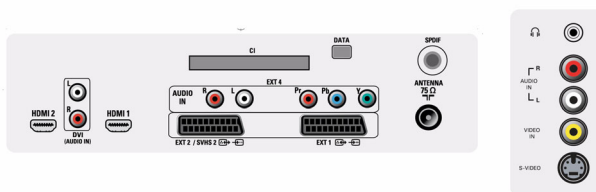

- **Teletext:** 1,000 page Smart Text
- **Teletext enhancements:** 4 favourite pages, Program information line

Accessories

- **Included accessories:** Table top stand, Power cord, Quick start guide, User manual, Registration card, Warranty certificate, Remote control, Batteries for remote control
- **Optional accessories:** Floor stand

Dimensions

- **Set dimensions (W x H x D):** 1114 x 618 x 120.5 mm
- **Dimensions (with base) (H x D):** 683 x 306 mm
- **Dimensions (without base) (H x D):** 618 x 120.5 mm
- **Weight incl. packaging:** 33 kg
- **Product weight:** 25.9 kg
- **Box dimensions (W x H x D):** 1191 x 830 x 330 mm
- **Colour cabinet:** Silver Frost Bi-Colour with Tempered Glass Deco Front
- **VESA wall mount compatible:** 800,400 mm

Power

- **Ambient temperature:** +5 /+ 40°C
- **Mains power:** AC 220 - 240 V +/- 10%
- **Power consumption:** 186w W
- **Power supply:** AC 90-240
- **Standby power consumption:** < 2 W

Stereo system					Transmission system					
2CS DK	NICAM DK	2CS BG	NICAM I	NICAM LL'	PAL BG	PAL DK	PAL I	SECAM BG	SECAM DK	SECAM LL'
•	•	•	•	•	•	•	•	•	•	•

Date of issue 2006-07-05

Version: 4.0

12 NC: 8670 000 23239
EAN: 87 10895 94523 3

Specifications are subject to change without notice.
Trademarks are the property of Koninklijke Philips Electronics N.V. or their respective owners.
© 2006 Koninklijke Philips Electronics N.V.
All Rights reserved.
www.philips.com