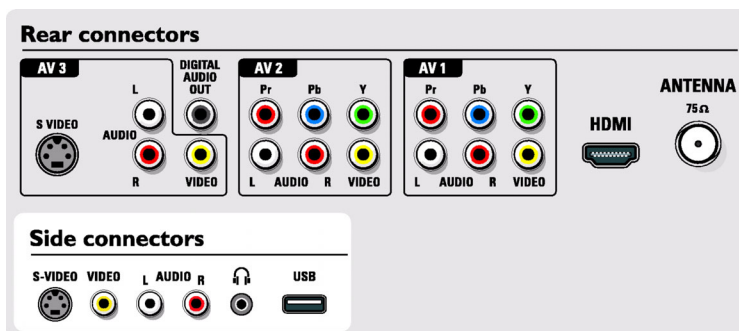

Convenience

- **Child Protection:** Child Lock+Parental Control
- **Clock:** Smart Clock
- **Ease of Installation:** Auto Programme Naming, Automatic Tuning System (ATS), Autostore, PLL Digital Tuning, Plug & Play
- **Ease of Use:** Auto Volume Leveller (AVL), Channel list, Delta Volume per preset, Graphical User Interface, On Screen Display, Side Control, Smart Picture Control, Smart Sound Control
- **Picture in Picture:** HDMI-Component PIP
- **Remote Control:** Amp, DVD, STB, VCR, Multi-functional

- **Remote control type:** RC4348
- **Screen Format Adjustments:** 6 Widescreen Modes, Auto Format, Subtitle and Heading Shift, 4:3, Subtitle Zoom, Super Zoom, Widescreen, Movie expand 14:9, Movie expand 16:9
- **VESA Mount:** Vesa compliant
- **Teletext:** Closed Captioning Full Text

Accessories

- **Included Accessories:** Table top stand, RF cable

Dimensions

- **Set dimensions in inch (W x H x D):** 38.9 x 27.8 x 4.5 inch
- **Color cabinet:** Black
- **VESA wall mount compatible:** 800,400 mm
- **Box dimensions in inch (W x H x D):** 46.88 x 32.48 x 12.99 inch
- **Product weight (lb):** 24
- **Weight incl. Packaging (lb):** 33

Power

- **Ambient temperature:** 5 °C to 40 °C
- **Mains power:** AC 110 - 120 V +/- 10%
- **Power consumption:** 175 W
- **Standby power consumption:** 0.45W

Multimedia Applications

- **Multimedia connections:** USB
- **Playback Formats:** JPEG Still pictures, MP3, Slideshow files (.ab)
- **Digital Content Management:** Digital Media Reader

Date of issue 2006-09-06

Version: 9.0

12 NC: 8670 000 23425
UPC: 6 09585 11379 4

Specifications are subject to change without notice.
Trademarks are the property of Koninklijke Philips Electronics N.V. or their respective owners.
© 2006 Koninklijke Philips Electronics N.V.
All Rights reserved.
www.philips.com