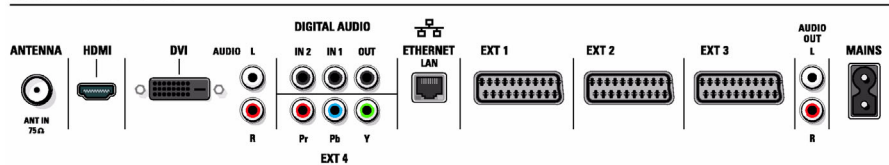

- **Multimedia connections:** USB
- **Playback formats:** JPEG still pictures, MP3, Slideshow files (.ab)

Tuner / Reception / Transmission

- **Tuner bands:** Hyper band, S channel, UHF, VHF
- **TV system:** PAL, SECAM
- **Video playback:** NTSC, PAL, SECAM
- **Aerial input:** 75 ohm coaxial (IEC75)

Connectivity

- **Ext 1 Scart:** Audio L/R, CVBS in/out, RGB
- **Ext 2 Scart:** Audio L/R, CVBS in/out, RGB, Y/C
- **Ext 3 Scart:** Audio L/R, CVBS in, CVBS in/out
- **Ext 4:** S/PDIF digital coaxial, YPbPr
- **Ext 5:** DVI-I with HDCP, YPbPr
- **Ext 6:** HDMI
- **Other connections:** Analogue audio left / right out, S/PDIF in (coaxial), S/PDIF out (coaxial)
- **Front / Side connections:** 2 x USB, Audio L/R in, CVBS in, Headphone out, Multi-slot memory card reader, S-Video in

Power

- **Power consumption:** 221 W
- **Standby power consumption:** 1
- **Mains power:** AC 220 - 240 V +/- 10%
- **Ambient temperature:** +5 -/+ 40 C

Dimensions

- **Product dimensions (WxDxH):** 1130 x 680 x 96mm
- **Product weight:** 28 kg
- **Carton dimensions (WxDxH):** 1188 x 900 x 297mm
- **Weight incl. packaging:** 47 kg
- **Colour cabinet:** Pearl white silver (11092)

Accessories

- **Included accessories:** DVI-I to VGA adapter, Motorised RC swivel stand, Wall mounting bracket
- **Optional accessories:** 5 in one connection cable, Floor stand

stereo system						transmission system					
2CS DK	NICAM DK	2CS BG	NICAM BG	NICAM I	NICAM LL'	PAL BG	PAL DK	PAL I	SECAM BG	SECAM DK	SECAM LL'
•	•	•	•	•	•	•	•	•	•	•	•

Rear connectors

Side connectors

Date of issue 2006-07-03

Version: 20.0

12 NC: 8670 000 21636
EAN: 87 10895 87904 0

Specifications are subject to change without notice.
Trademarks are the property of Koninklijke Philips Electronics N.V. or their respective owners.
© 2006 Koninklijke Philips Electronics N.V.
All Rights reserved.
www.philips.com