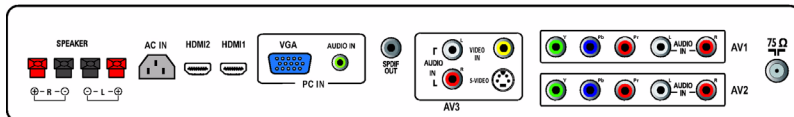

Tuner/Reception/Transmission

- **Aerial Input:** 75 ohm F-type
- **TV system:** ATSC, NTSC
- **Video Playback:** NTSC
- **Cable:** Unscrambled Digital Cable -QAM
- **Tuner bands:** Hyperband, S-Channel, UHF, VHF
- **Number of Preset Channels:** 125

Connectivity

- **AV 1:** Audio L/R in, YPbPr
- **AV 2:** Audio L/R in, YPbPr
- **AV 3:** Audio L/R in, CVBS in, S-Video in
- **Front / Side connections:** Audio L/R in, CVBS in, Headphone out, S-video in
- **Other connections:** HDMI in 2x, PC Audio in, PC-In VGA, S/PDIF out (coaxial)

Power

- **Ambient temperature:** 5 °C to 40 °C
- **Mains power:** 90-240 VAC, 50/60 Hz
- **Power consumption:** 175 W
- **Standby power consumption:** < 1 W

Dimensions

- **Color cabinet:** black, high gloss black strip
- **Set dimensions in inch (W x H x D):** 36.38 x 26.37 x 3.74 inch
- **Set dimensions with stand in inch (W x H x D):** 36.38 x 27.11 x 11.02 inch
- **Product weight (lb):** 50.1
- **Product weight (+stand) (lb):** 55.1 lb
- **Box dimensions in inch (W x H x D):** 44.25 x 26.85 x 12.91 inch
- **Weight incl. Packaging (lb):** 68.2
- **VESA wall mount compatible:** 400 x 200 mm

Accessories

- **Included Accessories:** Table top stand, Power cord, Quick start guide, User Manual, Registration card, Remote Control, Batteries for remote control

Date of issue 2007-06-06

Version: 2.0

12 NC: 8670 000 32665
UPC: 6 09585 13981 7

© 2007 Koninklijke Philips Electronics N.V.
All Rights reserved.

Specifications are subject to change without notice.
Trademarks are the property of Koninklijke Philips
Electronics N.V. or their respective owners.

www.philips.com