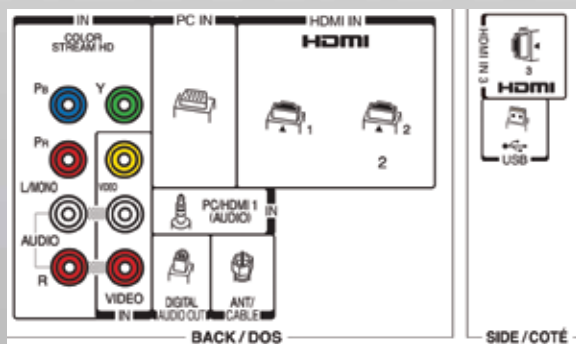

40FT1U

Enjoy a stunning picture bursting with color and clarity with 1080p Full HD. With twice the pixel resolution of 720p HD models, Full HD is the pinnacle in picture resolution.

CABINET		CONVENIENCE	
Screen Size (measured diagonally)	40.0"	Built-in TV Tuning	NTSC/ATSC/QAM
		Auto Aspect Control	✓
		Photo Frame Capability	✓
		Input Labeling	✓
		Channel Labeling	✓
		Channel Browser™/Favorites	✓
		Sleep Timer	✓
		Remote Control	✓
PANEL		JACK PACK	
Resolution	1080p Full HD	HDMI® v1.3 Digital Inputs	3 (1 side)
DynaLight™ Dynamic Backlight Control	✓	ColorStream® Component Video Input	✓
CineSpeed® LCD Panel	✓	Rear Audio/Video Inputs	✓
		USB Port	✓
		High Res PC Input (S-XGA, 15 Pin, D-sub)	✓
		Dolby® Digital Optical Output	✓
VIDEO CHASSIS		PRODUCT & PACKAGING	
Cinema Mode 24fp Capability ¹	3:2 Pull-Down	VESA® Mounting Pattern ²	200mm x 200mm
TheaterWide® Picture Sizes	Natural, TheaterWide 1/2/3, Full, 4:3 HD, Native and Dot by Dot	Unit Dimensions (WHD) in. (with stand)	39.12 x 27.37 x 11.61
Gaming Mode	✓	Unit Dimensions (WHD) in. (without stand)	39.12 x 25.26 x 3.46
Picture Preference Modes	Sports/Standard/Movie/PC/Preferences	Carton Dimensions (WHD) in.	44.33 x 29.02 x 8.82
Color Temperature Control	✓	Unit Weight (with stand)	34.2 lbs
Static Gamma	✓	Unit Weight (without stand)	32.4 lbs
Digital Noise Reduction	✓	Carton Weight	45.2 lbs
Channel/Input Lock	✓	UPC Code	022265004111
AUDIO			
Speaker System	Invisible		
Mute/Half Mute	✓		

PRODUCT DESIGN AND SPECIFICATIONS SUBJECT TO CHANGE OR MODIFICATION WITHOUT NOTICE.

¹Requires content created in 24 frames/second.

²If you decide to wall mount your Toshiba television, always use a UL Listed wall bracket appropriate for the size and weight of the television.