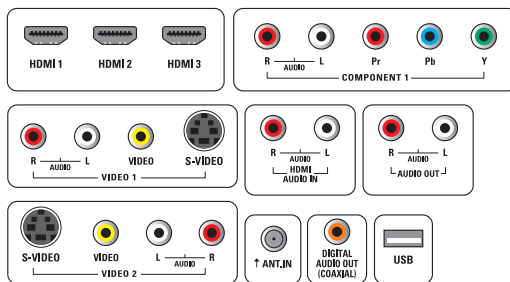

Multimedia Applications

- Multimedia connections: USB memory class device
- Playback Formats: MP3, JPEG Still pictures

Tuner/Reception/Transmission

- Aerial Input: 75 ohm F-type
- TV system: ATSC, NTSC
- Video Playback: NTSC
- Tuner bands: UHF, VHF

Connectivity

- AV 1: Audio L/R in, YPbPr
- AV 2: Audio L/R in, CVBS in, S-Video
- AV 3: Audio L/R in, CVBS in, S-Video in
- Audio Output - Digital: Coaxial (cinch)
- HDMI 1: Analog audio L/R in, HDMI
- HDMI 2: HDMI
- HDMI 3: HDMI
- Other connections: Analog audio Left/Right out
- USB: USB
- EasyLink (HDMI-CEC): One touch play, Power status, System info (menu language), System audio control, System standby

Power

- Ambient temperature: 5°C to 35°C (41°F to 95°F)
- Mains power: 120V/60Hz
- Standby power consumption: < 0.1W
- Power consumption: 205 W

Dimensions

- Set dimensions in inch (W x H x D):
  39.06 x 24.41 x 4.17 inch
- Set dimensions with stand in inch (W x H x D):

- 39.06 x 26.22 x 9.37 inch
- Box dimensions in inch (W x H x D):
  30.24 x 48.62 x 10.51 inch
- Product weight (lb): 36.60
- Product weight (+stand) (lb): 41.01 lb
- Weight incl. Packaging (lb): 55.12
- VESA wall mount compatible: 400 x 200 mm

Accessories

- Included accessories: Table top stand, Power cord, Quick start guide, User Manual, Registration card, Remote Control, Batteries for remote control

Issue date 2010-05-27

Version: 1.2.1

12 NC: 8670 000 63474
UPC: 6 09585 19124 2

© 2010 Koninklijke Philips Electronics N.V.
All Rights reserved.

Specifications are subject to change without notice.
Trademarks are the property of Koninklijke Philips Electronics N.V. or their respective owners.

www.philips.com