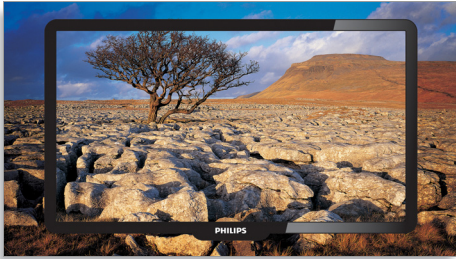

PHILIPS

sense and simplicity

LCD TV with Pixel Plus HD
40" class Full HD 1080p digital TV

40PFL3505D/F7

Highlights

Pixel Plus HD

Pixel Plus HD is a picture processing technology that enables viewers to watch content that is vivid, natural and real. The result are superbly life-like pictures with incredible details and depth from any HD source.

Full HD LCD display 1920x1080p

The Full HD screen has the widescreen resolution of 1920 x 1080p. This is the highest resolution of HD sources for the best possible picture quality. It is fully future proof as it supports 1080p signals from all sources, including the most recent like Blu-ray and advanced HD game consoles. The signal processing is extensively upgraded to support this much higher signal quality and resolution. It produces brilliant flicker-free progressive scan pictures with superb brightness and colors.

Incredible Surround

Incredible Surround is an audio technology from Philips that dramatically magnifies the sound field to immerse you in the audio. Using state-of-the-art electronic phase shifting, Incredible Surround mixes sounds from left and right in such a way that it expands the virtual distance between the two speakers. This wider spread greatly enhances the stereo effect and creates a more natural sound dimension. Incredible Surround allows you to experience total surround with greater depth and width of sound, without the use of additional speakers.