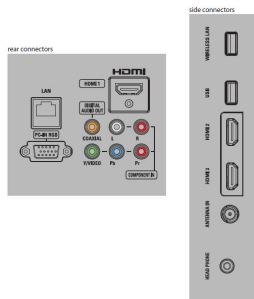

Tuner/Reception/Transmission

- Aerial Input: 75 ohm F-type
- TV system: ATSC, NTSC
- Video Playback: NTSC
- Tuner bands: UHF, VHF

Connectivity

- AV 1: CVBS in, Shared audio L/R in
- AV 2: YPbPr, Shared audio L/R in
- HDMI 1: HDMI, Shared audio L/R in
- HDMI 2: HDMI, Shared audio L/R in
- HDMI 3: HDMI, Shared audio L/R in
- EasyLink (HDMI-CEC): One touch play, Power status, System info (menu language), System audio control, System standby, Remote control pass-through
- Audio Output - Digital: Coaxial (cinch)
- Other connections: Headphone out, Ethernet, PC-In, VGA, Shared audio L/R in
- USB: USB

Power

- Mains power: 120V/60Hz
- Power consumption: 115 W
- Standby power consumption: < 0.5W
- Ambient temperature: 5°C to 40°C (41°F to 104°F)

Dimensions

- Set dimensions in inch (W x H x D): 37.95 x 23.39 x 2.62 inch
- Set dimensions with stand in inch (W x H x D): 37.95 x 25.12 x 9.06 inch
- Box dimensions in inch (W x H x D): 45.47 x 25.59 x 6.38 inch
- Product weight (lb): 30.31
- Product weight (+stand) (lb): 35.05 lb
- Weight incl. Packaging (lb): 41.78 lb
- VESA wall mount compatible: 400 x 300 mm

Accessories

- Included accessories: Table top stand, Quick start guide, User Manual, Registration card, Remote Control, Batteries for remote control, USB Wireless LAN adapter, Cable management, Power cord

Issue date 2012-06-04

Version: 2.1.1

12 NC: 8670 000 87441
UPC: 6 09585 22355 4

© 2012 Koninklijke Philips Electronics N.V.
All Rights reserved.

Specifications are subject to change without notice.
Trademarks are the property of Koninklijke Philips Electronics N.V. or their respective owners.

www.philips.com