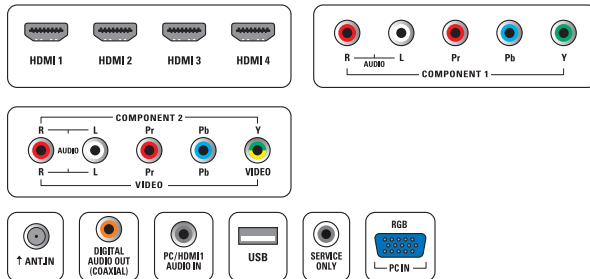

Multimedia Applications

- Multimedia connections: USB memory class device
- Playback Formats: MP3, JPEG Still pictures

Tuner/Reception/Transmission

- Aerial Input: 75 ohm F-type
- TV system: ATSC, NTSC
- Video Playback: NTSC
- Tuner bands: UHF, VHF

Connectivity

- AV 1: Audio L/R in, YPbPr
- AV 2: Audio L/R in, CVBS in, YPbPr
- Audio Output - Digital: Coaxial (cinch)
- HDMI 1: HDMI
- HDMI 2: HDMI
- HDMI 3: HDMI
- HDMI 4: HDMI
- Other connections: PC Audio in, PC-In VGA, Service connector
- USB: USB
- EasyLink (HDMI-CEC): One touch play, Power status, System info (menu language), Remote control pass-through, System audio control, System standby

Power

- Ambient temperature: 5°C to 35°C (41°F to 95°F)
- Mains power: 120V/60Hz
- Power consumption: 205 W
- Standby power consumption: < 0.1 W

Dimensions

- Set dimensions in inch (W x H x D):

- 39.06 x 24.41 x 3.15 inch
- Set dimensions with stand in inch (W x H x D): 39.06 x 26.22 x 9.37 inch
- Product weight (lb): 35.71
- Product weight (+stand) (lb): 40.12 lb
- Box dimensions in inch (W x H x D): 48.62 x 30.24 x 10.51 inch
- Weight incl. Packaging (lb): 55.12
- VESA wall mount compatible: 400 x 200 mm

Accessories

- Included accessories: Tabletop swivel stand, Power cord, Quick start guide, User Manual, Registration card, Warranty certificate, Remote Control, Batteries for remote control

Issue date 2010-07-19