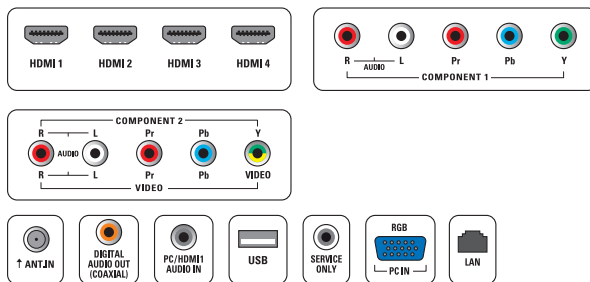

Connectivity

- AV 1: Audio L/R in, YPbPr
- AV 2: Audio L/R in, YPbPr, CVBS in
- Audio Output - Digital: Coaxial (cinch)
- HDMI 1: HDMI
- HDMI 2: HDMI
- HDMI 3: HDMI
- HDMI 4: HDMI
- Other connections: Ethernet, PC Audio in, PC-In, VGA, Service connector
- USB: USB
- EasyLink (HDMI-CEC): One touch play, Power status, System info (menu language), System audio control, System standby, Remote control pass-through

Power

- Ambient temperature: 5°C to 35°C (41°F to 95°F)
- Mains power: 120V/60Hz
- Power consumption: 205 W
- Standby power consumption: < 0.1 W

Dimensions

- Set dimensions in inch (W x H x D): 39.06 x 24.41 x 3.15 inch
- Set dimensions with stand in inch (W x H x D): 39.06 x 26.22 x 9.37 inch
- Product weight (lb): 35.71
- Product weight (+stand) (lb): 40.12 lb
- Box dimensions in inch (W x H x D): 48.62 x 30.24 x 10.51 inch
- Weight incl. Packaging (lb): 55.12
- VESA wall mount compatible: 400 x 200 mm

Accessories

- Included accessories: Tabletop swivel stand, Power cord, Quick start guide, User Manual, Registration card, Remote Control, Batteries for remote control, Warranty certificate, Cable ties

Issue date 2010-07-19