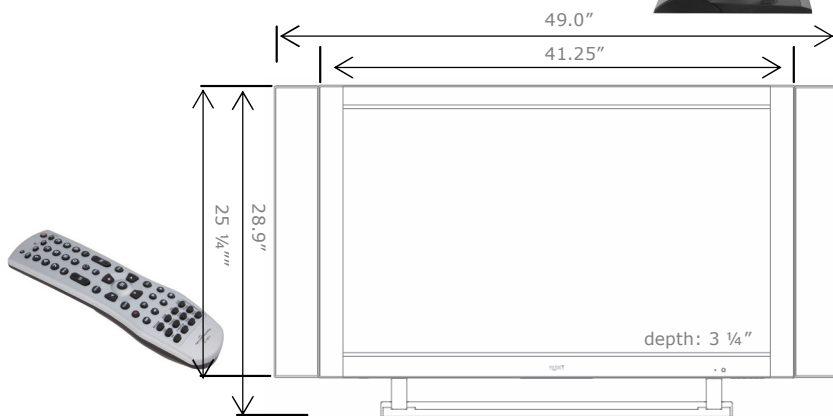

primary specifications:

type:	high definition plasma PDP
display:	LG 42" measured diagonally
video chipset:	ZORAN ZR39660
aspect ratio:	16:9 widescreen
resolution:	1024 X 768 (WXGA) supports HD 720p 1080i 1080p
pixel pitch:	.920mm X 0.5184mm
brightness:	1000 (nit) cd/m ²
contrast:	5000:1
viewing angle:	160/160 degree
response time:	<2 ms
tuner:	ATSC, off air digital compliant
audio amp:	10x2 watts, SRS
speakers:	detachable speaker system
terminals:	(1) HDMI (2) composite video (1) S-Video (1) VGA D-SUB (2) component (Y,Pb/Cb,Pr/Cr) (3) audio/video out (1) stereo headphone (1) RS232C
other features:	3D comb filter, supports CCD and V-Chip, sleep timer, full function remote control, 3:2, 2:2 pull down, pedestal base.

technical spec:

power supply:	AC 100 – 240v, 50/60hz
power cons.:	maximum 350 watts
standby cons.:	<2 watt
wall mount:	VESA standard
dimensions:	49.7" x 11.3" x 28.9"
regulatory:	FCC-B, UL 1950, Canadian ICES 003-B, EPA, CSA, C22.2 no.950

shipping and packaging:

net weight:	86 lb / 39 kg
gross weight:	112.4 lb / 51 kg
package dim: (L x W x H)	53.3" x 15.3" x 33.5" 1354 x 388mm x 851mm
container loading:	20' (50pcs), 40' (102pcs), 40'HQ (153pcs)

frontal view, with speakers attached

frontal view with side speakers removed

side view

remote control

product dimensions

designed in Tokyo, Japan, precision manufactured in China

byd:sign® techDisplay
worldwide