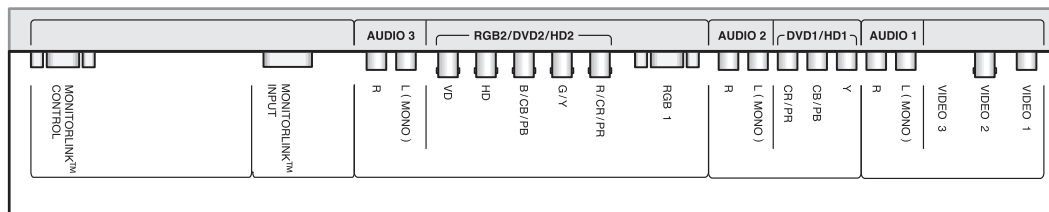

REMOTE CONTROL

Fully-Illuminated, IR	Dedicated IR	Dedicated IR

*TV and some PC displays have standard overscan

Features, specifications and dimensions are preliminary and are subject to change.

FireWire is a registered trademark of Apple Computer, Inc.

HDMI, the HDMI logo and High-Definition Multimedia Interface are trademarks or registered trademarks of HDMI Licensing LLC.

Dolby and Dolby Digital are registered trademarks of Dolby Laboratories.

DTVLink is a trademark of Consumer Electronics Association.