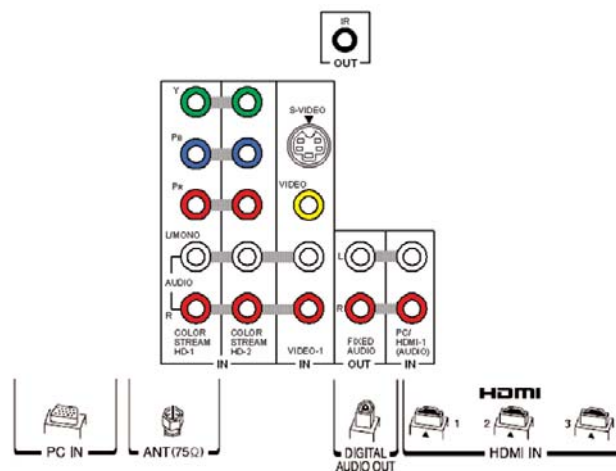

Audio

SRS®WOW™	✓
Dolby® Digital (AC3)	✓
Dolby® Digital Dynamic Range Control	✓
StableSound®	✓
Total Wattage	20w
Two-level Mute (Half Mute/Full Mute)	✓

Convenience

4-Item Universal Remote*	✓
Channel Browser™ and Favorite Browser™	✓
Auto Input Selection	✓
Game Mode	✓
Channel Labeling	✓
Input Labeling	✓
Auto Date/Time	✓
Sleep Timer	✓
Auto No Signal Off Feature	✓
Built-In Discrete IR Codes	✓

*In some cases, the remote control may not operate additional devices or certain features of such devices, in which case, it is suggested that you use the original remote control for the applicable device.

Connections

HDMI™ Inputs	3
HDMI Input Support	1080p 60/24Hz
CE-LINK™ (HDMI CEC Support)	✓
HDMI Lip Sync Support	✓
HDMI Input PC Support	VGA/480i/480p/720p/1080i/1080p
PC Input	15 Pin D-Sub
ColorStream® HD Component Inputs	2
Side AV Input	1
Rear S+AV Input	1
RF Input	1
IR Pass Through	✓
Fixed Audio Out	1
Optical Audio Out	1
Service Port (SD Card Slot-Service Only)	1

Product & Packaging

Unit (w/o Stand) WHD (in.)	41.05 x 27.86 x 4.85
Unit (w/Stand) WHD (in.)	41.05 x 30.02 x 13.87
Carton WHD (in.)	45.11 x 33.10 x 17.49
Unit (w/o Stand) Weight (lbs)	75.19
Unit (w/Stand) Weight (lbs)	88.42
Carton Weight (lbs)	TBD
UPC	022265000687

<http://www.tacp.toshiba.com> Customer Solutions: 800.631.3811

© Toshiba America Consumer Products, L.L.C.
82 Totowa Road, Wayne, NJ 07470 (2007). All Rights Reserved (4/07.09)

ColorStream, StableSound and TheaterWide are registered trademarks of Toshiba America Consumer Products, L.L.C. Channel Browser, CineSpeed, PixelPure, ColorBurst, ColorMaster, DynaLight, Favorite Browser, GameTimer, Native Mode, and XHD are trademarks of Toshiba America Consumer Products, L.L.C. Dolby and the double-D symbol are registered trademarks of Dolby Laboratories. SRS and WOW are trademarks of SRS Labs, Inc. HDMI, the HDMI logo and High-Definition Multimedia Interface are trademarks or registered trademarks of HDMI Licensing LLC.

Product design and specifications subject to change or modification without notice.