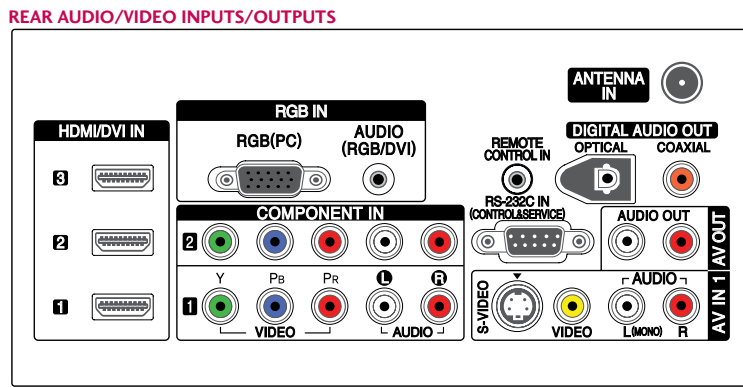

REAR AUDIO/VIDEO INPUTS/OUTPUTS

RF In (Antenna/Cable)	1
L/R Audio/Composite Video In	1
L/R Audio Out	1

REAR AUDIO/VIDEO INPUTS/OUTPUTS (CONTINUED)

S-Video In	1
HD Component Video In (Y,Pb,Pr) + L/R Audio	2
Digital Audio Out	2 (1 Coaxial/1 Optical)
HDMI/HD-DCP Input	3
RGB In (D-Sub 15pin) - PC	1
PC Audio Input	1
RS-232c In (Control/Service)	1
Remote Control In (IR)	1

SIDE AUDIO/VIDEO INPUTS/OUTPUTS

L/R Audio/Composite Video In	1
S-Video In	1
USB In (Music, Photos Only)	1 (JPEG,MP3)

CABINET/ACCESSORIES

Cabinet Style	Table Top
Cabinet Color	Gloss Black
Remote Control Type	Universal
VESA® Compatible (W x H)	600mm x 400mm

POWER

Consumption (Typical)	250 W
Stand-by Consumption	1 W
Energy Star Compliant	

SPECIFICATIONS

Dimensions w/Out Stand (W x H x D)	40.6" x 27" x 3.5"
Weight w/Out Stand	44.1 lbs.
Dimensions w/Stand (W x H x D)	40.6" x 29.5" x 11.4"
Weight w/Stand	54.0 lbs.
Dimensions w/Packaging (W x H x D)	44" x 33.8" x 14.7"
Weight In Package	65.9 lbs.
UPC	719192171411
Warranty	1 Year Parts/Labor