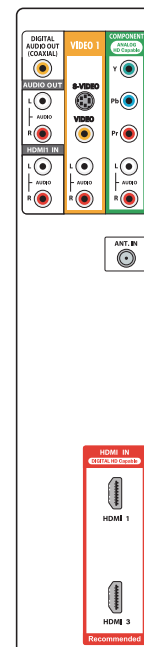

BLU-RAY/DVD

- Playable Disc
  BD Video, BD-RE(Single/Dual), BD-R(Single/Dual), DVD-VIDEO, DVD-R/RW, CD-R/RW, Audio CD
- Profile 1.1(BOUNUSVIEW)
- Dolby Digital Stream Out
- Progressive Scan Video Output
- Screen Saver

TUNER

- Built-in ATSC / NTSC Tuner (HD Quality Output)
- Child Lock: Channel Lock, Downloadable Rating (V-Chip2.0)

CONVENIENCE

- Closed Caption Decoder
- Trilingual On Screen Display (English / Spanish / French)
- Sleep Timer (up to 120 min.)
- JPEG/MP3 Playable (via USB Flash Memory)
- Auto Shut Off
- VESA Mount
- Fun-Link via HDMI CEC Link (HDMI Cable not Included)
- Remote Control with Batteries
- Quick Guide

INPUT

[REAR]

- RF Input: 1set
- Component, Audio L+R : 1set
- HDMI, Audio L+R : 1set
- HDMI : 1set
- Video/S-Video, Audio L+R : 1set

[SIDE]

- Video/S-Video, Audio L+R : 1set
- HDMI : 1set
- USB (JPEG/MP3 Playable): 1set

OUTPUT

- Digital Audio Output (Coaxial) : 1set
- Analog Audio Output L+R : 1set
- Speaker Output Power : 10W+10W

WEIGHT & DIMENSIONS

- Dimensions [WxHxD] : 40.4 x 28.6 x 12.3 inch (1026 x 725 x 310mm)
- Weight : 61.8 lbs (28.0 kg)
- Dimensions with Packing [WxHxD] : 46.3 x 32.6 x 10.7 inch (1175 x 828 x 270mm)
- Weight with Packing : 70.6 lbs (32.0 kg)
- Owner's Manual : English & Spanish & French
- UL Listed, FCC Certificated

CONTAINER LOAD

- 20ft : (approx.) 80 units
- 40ft : 160 units
- 40ft-HC : 240 units

*Please confirm with Sales for exact number of quantities.

Rear Panel