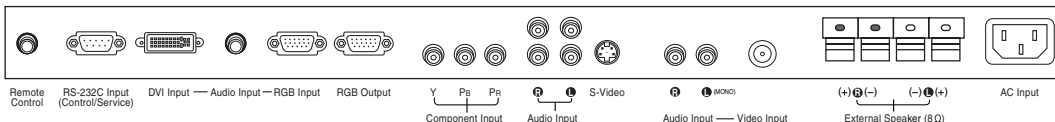

REAR JACK PANEL

www.LGcommercial.com

LG Electronics U.S.A., Inc. 2000 Millbrook Drive, Lincolnshire, IL 60069 Customer Service: 1-888-865-3026

Dimensions and weights are approximate. Design and specifications subject to change without notice. DCDi™ is a registered trademark of Faroudja.

The "LG Life's Good" is a registered trademark of LG Electronics U.S.A., Inc. ©2004 LG Electronics U.S.A., Inc. Printed in the USA. LG42PM111204B