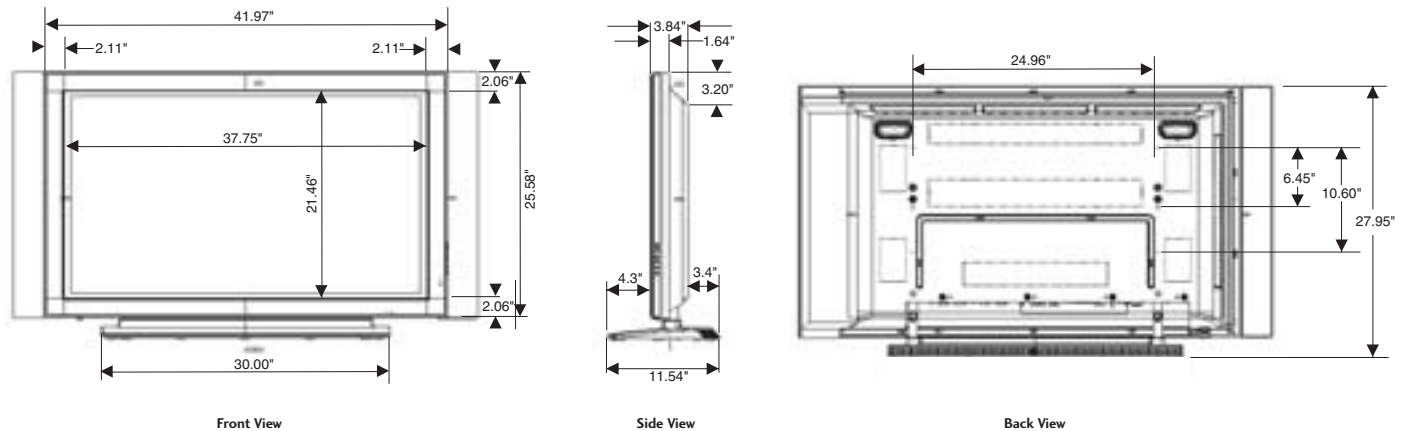

**XD
ENGINE**

EDTV
MULTIMEDIA ENTERTAINMENT TELEVISION

DCDi
by FAROUDJA

DIMENSIONS

DIMENSIONS

Cabinet (W x H x D)	41.97" x 25.58" x 3.84"
Weight	65 Lbs.

CABINET DESCRIPTION

Finish	Silver/Black
Cabinet Style	Slim Frame
Power Consumption	220W
Power Source	110 – 220v 60Hz x 50Hz