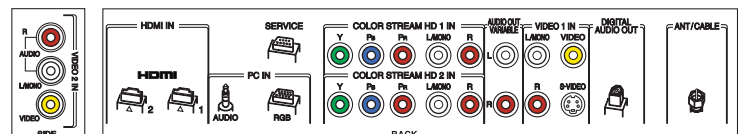

CONVENIENCE:

Built-in TV Tuning	NTSC/ATSC/QAM
Auto Aspect Control	•
Sleep Timer	•

JACK PACK:

HDMI™ Digital Inputs	2
ColorStream® Component Video Inputs	2
Front A/V / Rear A/V / Rear S-Video	1 / 1 / 1
PC Input (15 Pin, D-sub)	1
Analog Audio Out	Fixed
Dolby® Digital Optical Out	•

REMOTE CONTROL:

Type	4 Item Universal*
------	-------------------

PRODUCT & PACKAGING:

Unit Dimensions (WHD) in. (with stand)	41.4 x 29.9 x 13.6
Unit Dimensions (WHD) in. (without stand)	41.4 x 27.7 x 5.0
Carton Dimensions (WHD) in.	46.9 x 38.4 x 10.5
Unit Weight	54.3 lbs
Carton Weight	64.5 lbs
UPC Code	022265001196